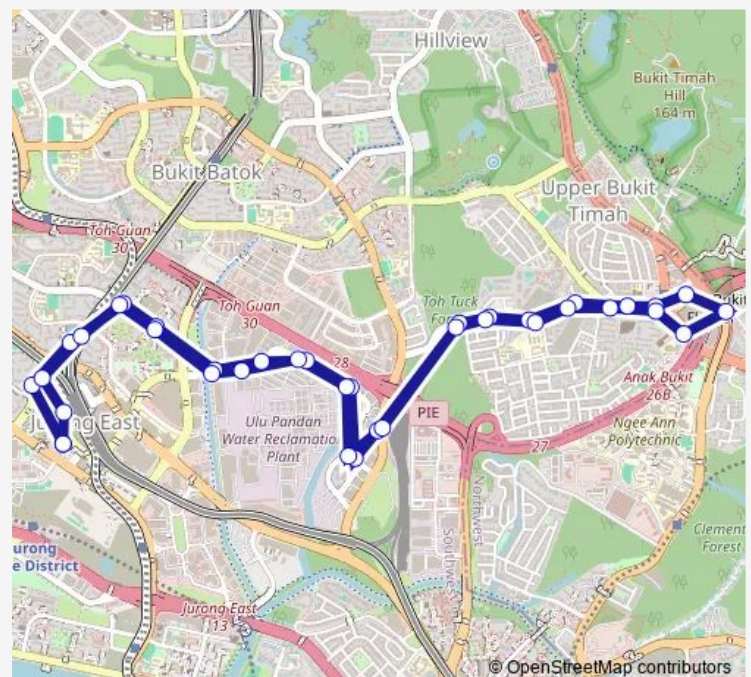

Opp Bt Timah Plaza

Pei Hwa Presby Pr Sch

Beauty World Stn Exit C

Route schedule

Jurong East Int — Jurong East Int

Monday	05:45
Tuesday	05:45
Wednesday	05:45
Thursday	05:45
Friday	05:45
Saturday	05:45
Sunday	05:45

Route info

Direction: Jurong East Int

Stops: 38

Trip Duration: 0 hour 59 min

Blk 18

Aft Jln Jurong Kechil

Aft Toh Tuck Terr

Opp Highgate Pk