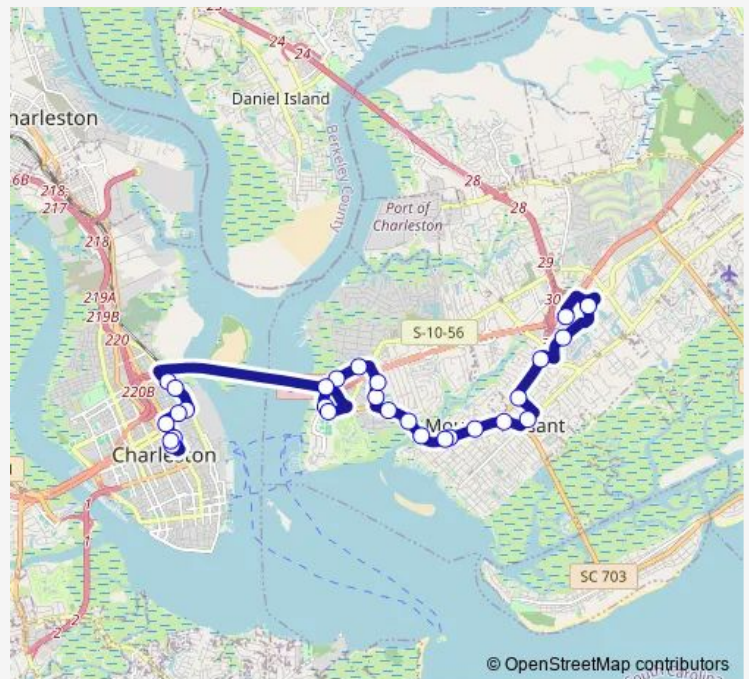

Wingo Way / Sandpiper Dr Wb

Wingo Way / Cooper River Dr

Mt Pleasant Waterfront Park

Harry Hallman Blvd / Patriots Point Rd

Patriots Point Blvd / Coleman Blvd

Morrison Dr / Stuart St

**Route schedule**

Stuart Engals Blvd / Wando Crossing Center (Park & Ride)  
— Mary St / Meeting St

Monday 06:45-20:15

Tuesday 06:45-20:15

Wednesday 06:45-20:15

Thursday 06:45-20:15

Friday 06:45-20:15

Saturday 08:45-20:45

Sunday —

**Route info**

Direction: Stuart Engals Blvd / Wando Crossing Center (Park & Ride)

Stops: 28

Trip Duration: 0 hour 45 min

41 — Coleman Blvd

Morrison Dr / Jackson St

Columbus St / Drake St

Columbus St / America St

Meeting St / Spring St Sb

## Direction

Mary St / Meeting St — Stuart Engals Blvd / Wando Crossing Center (Park & Ride)

25 stops

[Open route schedule](#)

Mary St / Meeting St

Mary St / America St

America St / Reid St

America St / Columbus St