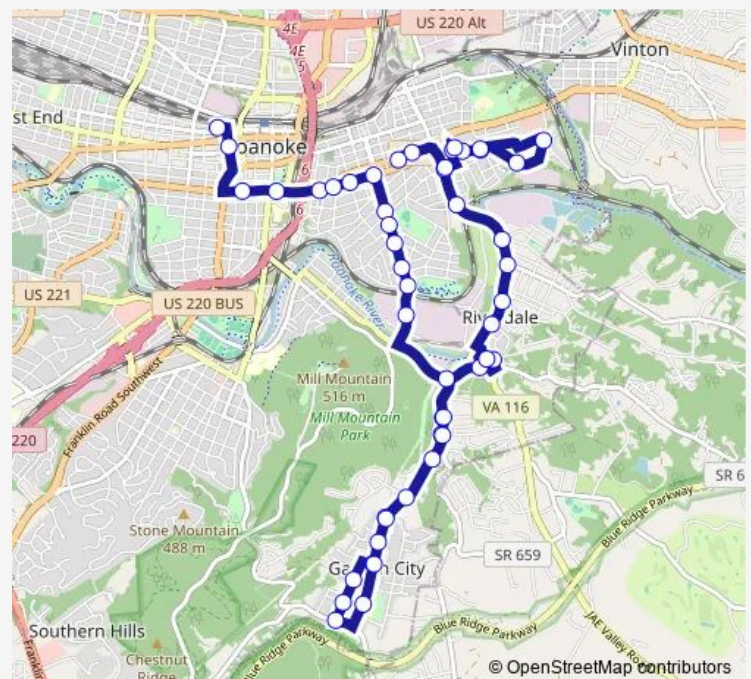

### Direction

3rd St Station Slip K — 11th SB at Jamison

49 stops

[Open route schedule](#)

3rd St Station Slip K

3rd St at Church Ave

Elm Ave at 2nd St

Elm EB at Jefferson (Community Hospital)

### Route schedule

3rd St Station Slip K — 11th SB at Jamison

Monday 06:15-20:15

Tuesday 06:15-20:15

Wednesday 06:15-20:15

Thursday 06:15-20:15

Friday 06:15-20:15

Saturday 06:15-20:15

### Route info

Direction: 3rd St Station Slip K

Stops: 49

Trip Duration: 0 hour 30 min

41 — 41 - 3rd St Station to Southeast Roanoke

New Spring Branch SB at Tipton

New Spring Branch SB at Baltimore

New Spring Branch SB at Yellow Mountain