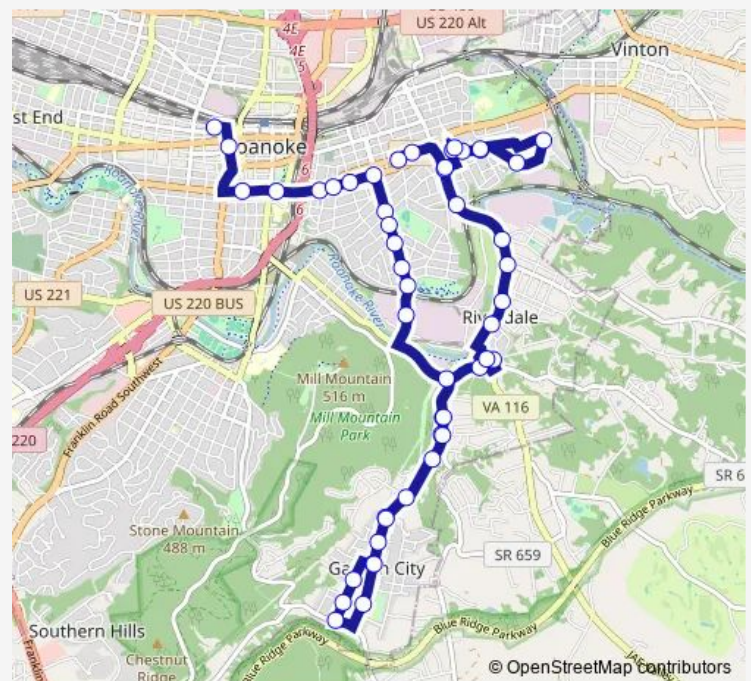

Garden City SB at Davenport/Ivywood

Garden City SB at Gearhart

Garden City SB at Ray

Route schedule

3rd St Station Slip H — 11th SB at Jamison

Monday 06:15-20:15

Tuesday 06:15-20:15

Wednesday 06:15-20:15

Thursday 06:15-20:15

Friday 06:15-20:15

Saturday 06:15-20:15

Sunday —

Route info

Direction: 3rd St Station Slip H

Stops: 49

Trip Duration: 0 hour 30 min