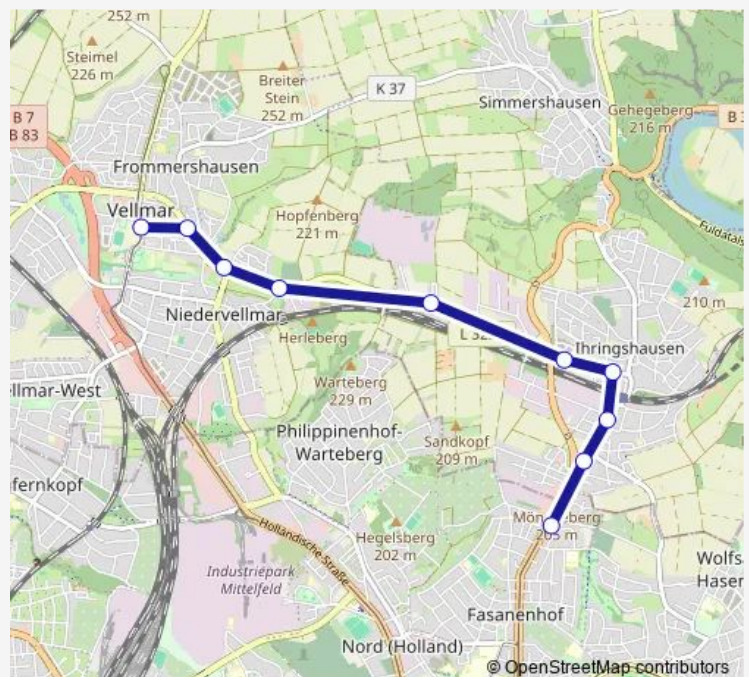

Saturday 06:31-23:31

Sunday 06:31-23:31

Route info

Direction: Kassel Ihringshäuser Straße

Stops: 10

Trip Duration: 0 hour 13 min

Direction

undefined — undefined

0 stops

[Open route schedule](#)**Route schedule**

undefined — undefined

Monday	21:01-23:01
Tuesday	21:01-23:01
Wednesday	21:01-23:01
Thursday	21:01-23:01
Friday	21:01-23:01
Saturday	06:31-23:01
Sunday	06:31-23:01