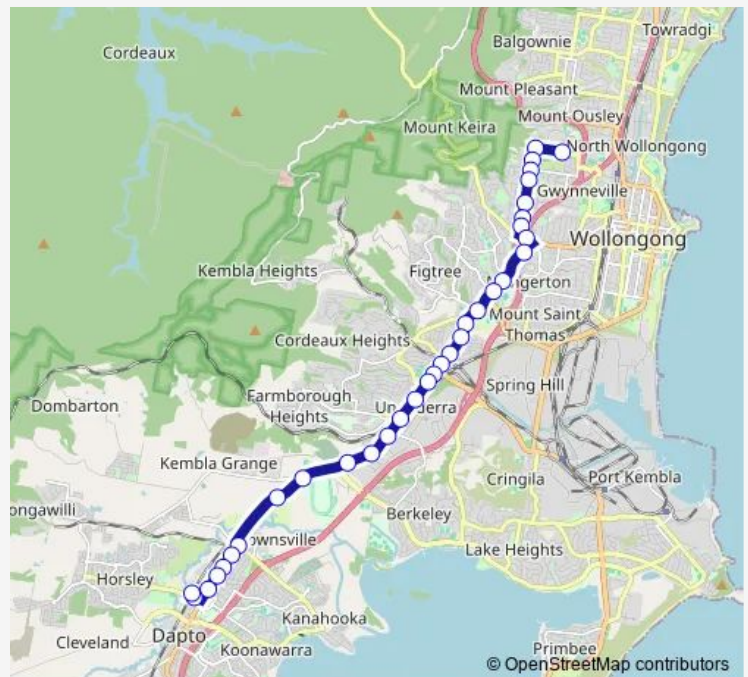

Monday 09:40-19:40

Tuesday 09:40-19:40

Wednesday 09:40-19:40

Thursday 09:40-19:40

Friday 09:40-19:40

Saturday —

Sunday —

Route info

Direction: University Of Wollongong, Northfields Av, Stand F

Stops: 33

Trip Duration: 0 hour 29 min

41 — University of Wollongong to Dapto

Princes Hwy Opp Orana Pde

Princes Hwy At Orangegroove Av

Princes Hwy At Canterbury Rd

Wednesday 07:50-18:50

Thursday 07:50-18:50

Friday 07:50-18:50

Saturday —

Sunday —

Route info

Direction: Dapto Station, Station St

Stops: 37

Trip Duration: 0 hour 29 min

Princes Hwy At Thames St

Princes Hwy Opp The Illawarra Grammar School

Mount Keira Rd Before Princes Hwy

Robsons Rd Opp Buckle Cres

Robsons Rd At Parsons St

Robsons Rd After Keira Mine Rd