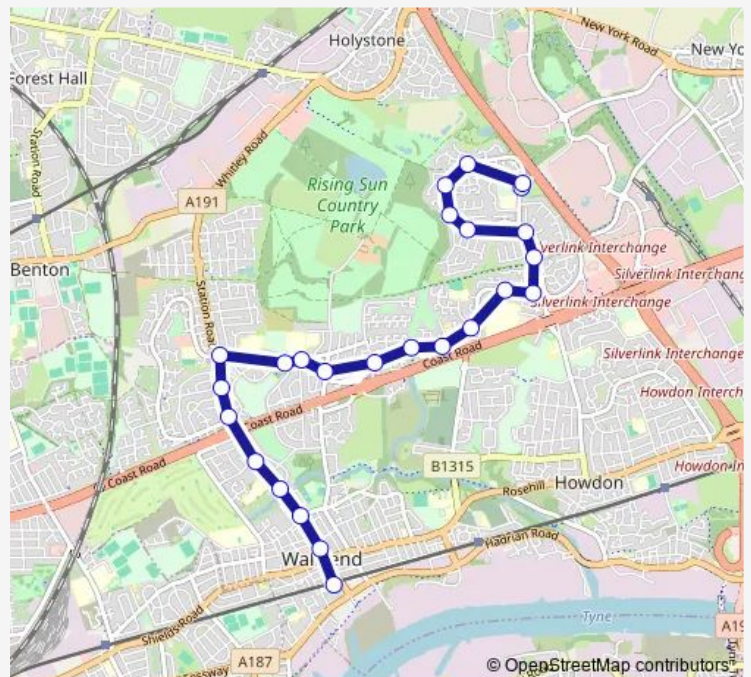

Mullen Road-Station Road

Station Road

Station Road-Chicken Road

Station Road-Dorset Avenue

Route schedule

Addington Drive-The Bush — Wallsend Interchange

Monday 07:01-17:42

Tuesday 07:01-17:42

Wednesday 07:01-17:42

Thursday 07:01-17:42

Friday 07:01-17:42

Saturday 08:56-17:11

Sunday —

Route info

Direction: Addington Drive-The Bush

Stops: 25

Trip Duration: 0 hour 19 min

41 — Wallsend - Hadrian Park

Station Road-Queens Crescent

Station Road-North Road

Station Road -Town Centre

Wallsend Interchange

## Direction

Wallsend Interchange — Addington Drive-The Bush

20 stops

[Open route schedule](#)

Wallsend Interchange

Station Road -Town Centre

Station Road-Arts Centre

Station Road-The Drive