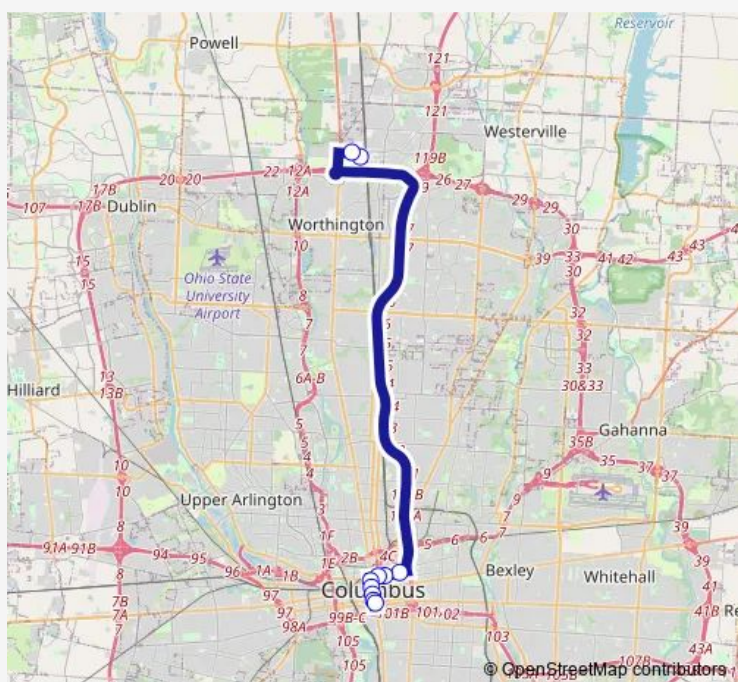

E Spring ST & Mount Vernon Ave

E Spring ST & Neilston St

E Spring ST & N 4TH St

N High ST & W Long St

N High ST & W Broad St

S High ST & W State St

S High ST & W Town St

Cota Transit Terminal BAY 4

Route schedule

Crosswoods Park AND Ride — Cota Transit Terminal BAY 4

Monday	07:00
Tuesday	07:00
Wednesday	07:00
Thursday	07:00
Friday	07:00
Saturday	—
Sunday	—

Route info

Direction: Crosswoods Park AND Ride

Stops: 10

Trip Duration: 0 hour 26 min

41 — Crosswoods-Polaris

Direction

Cota Transit Terminal BAY 4 — Crosswoods Park AND Ride

11 stops

[Open route schedule](#)

Cota Transit Terminal BAY 4

S High ST & E State St

S High ST & E Broad St

N High ST & E Long St

E Long ST & N 4TH St

E Long ST & N Washington Ave

Vantage DR & RED Roof Inn

Vantage DR & Hutchinson Ave

Hutchinson AVE & High Cross Blvd