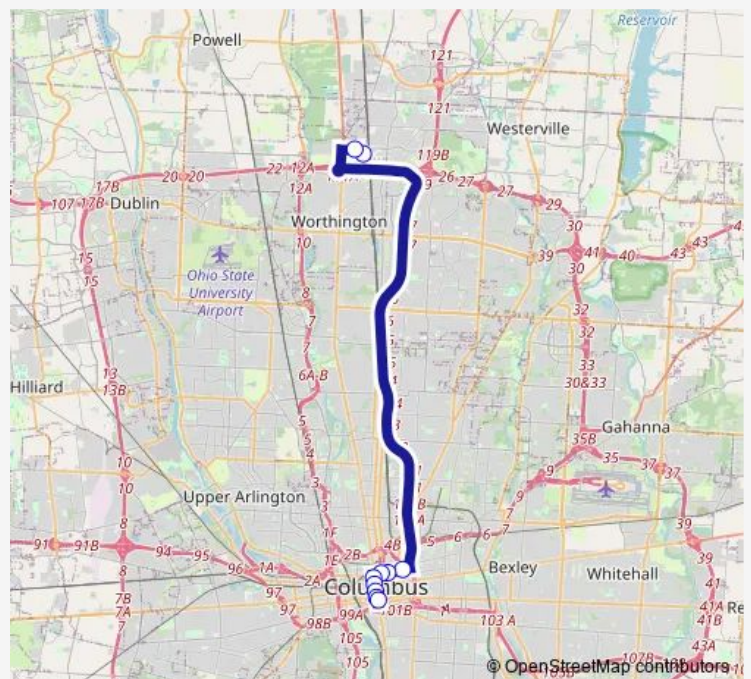

Route schedule

Crosswoods Park AND Ride — Cota Transit Terminal BAY 4

Monday 07:00

Tuesday 07:00

Wednesday 07:00

Thursday 07:00

Friday 07:00

Saturday —

Sunday —

Route info

Direction: Crosswoods Park AND Ride

Stops: 10

Trip Duration: 0 hour 26 min

Direction

Cota Transit Terminal BAY 4 — Crosswoods Park AND Ride

11 stops

[Open route schedule](#)

Cota Transit Terminal BAY 4

S High ST & E State St

S High ST & E Broad St

N High ST & E Long St

E Long ST & N 4TH St

E Long ST & N Washington Ave

Vantage DR & RED Roof Inn

Wednesday 17:00

Thursday 17:00

Friday 17:00

Saturday —

Sunday —

Route info

Direction: Cota Transit Terminal BAY 4

Stops: 11