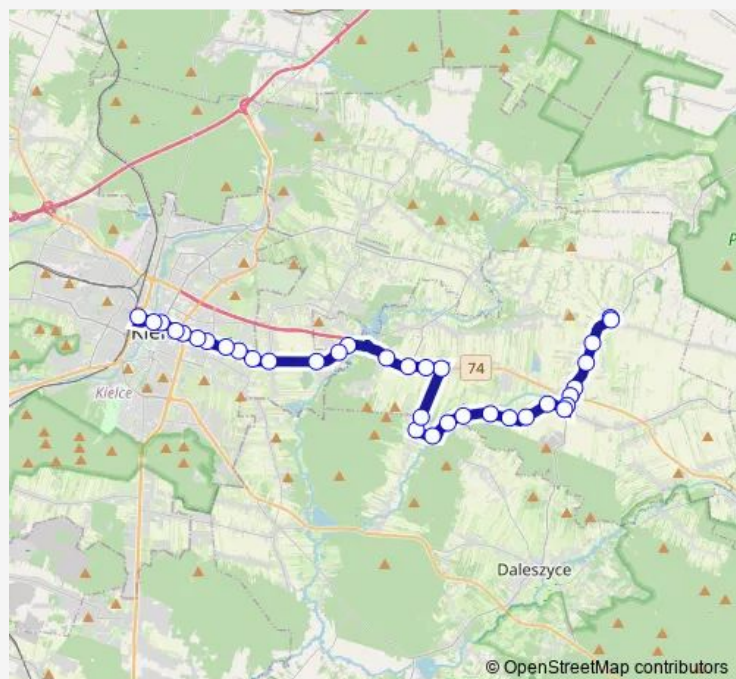

Radlin I

Route schedule

Krajno — Dworzec / Autobusowy

Monday	05:45-20:32
Tuesday	05:45-20:32
Wednesday	05:45-20:32
Thursday	05:45-20:32
Friday	05:45-20:32
Saturday	—
Sunday	—

Route info

Direction: Krajno

Stops: 35

Trip Duration: 0 hour 45 min

Cedzyna I

Cedzyna

Cedzyna Cedro Mazur

Sandomierska / Wikaryjska

Sandomierska I

Sandomierska / Morcinka

Sandomierska Nowy Folwark

Wednesday 06:46-19:42

Thursday 06:46-19:42

Friday 06:46-19:42

Saturday —

Sunday —

Route info

Direction: Dworzec / Autobusowy

Stops: 34

Route info

Direction: Dworzec / Autobusowy

Stops: 28

Trip Duration: 0 hour 34 min

Krajno Parcele li

Krajno Parcele

Krajno

41 Bus time schedules and route maps are available in an offline PDF at busmaps.com. Use the busmaps.com website to see live bus times, train schedule or subway schedule, and step-by-step directions for all public transit in Kielce