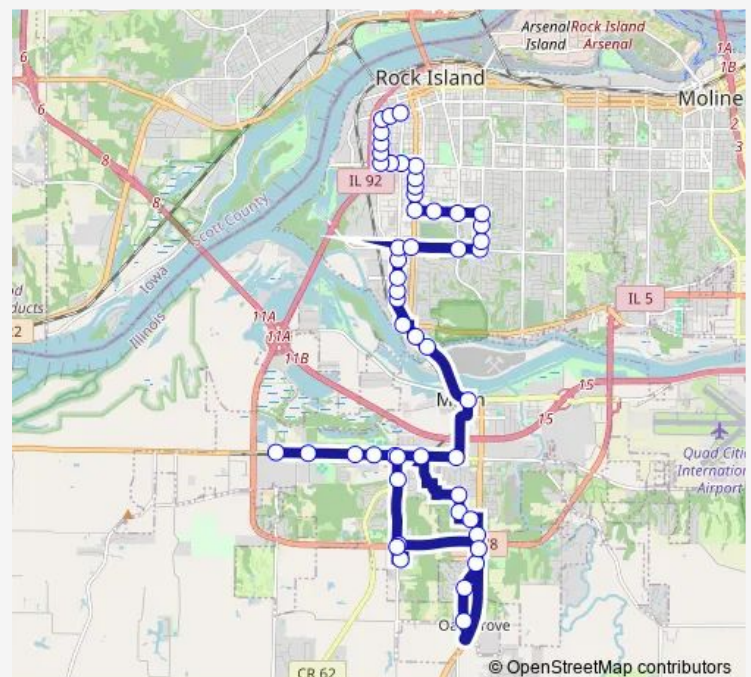

Saturday —

Sunday —

Route info

Direction: Miller Container

Stops: 32

Trip Duration: 0 hour 26 min

Earl Hanson School

9 St & 37 Ave

9 St & 34 Ave

9 St & 31 Ave

11 St & 31 Ave

—

24 St & 31 Ave

24 St & 29 Ave

River Park Health

24 St & 25 Ave

Direction: Rihs

Stops: 41

Trip Duration: 0 hour 38 min

92 Ave W Shelter

Ridgewood School

92 Ave W Shelter

US-67 & 92 Ave W

1 St W & 28 Ave W