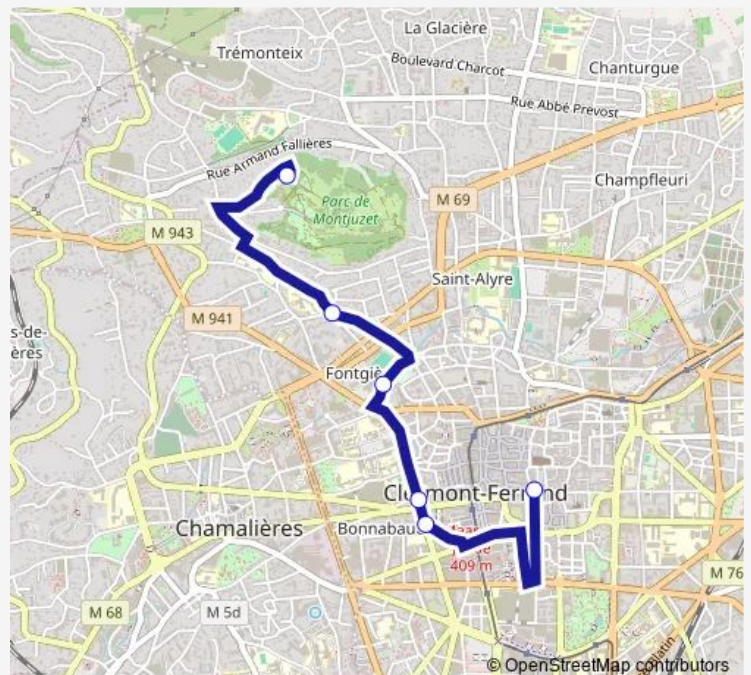

Bus 41 Navette Montjuzet

[Go to website](#)

Direction

Parc de Montjuzet — Place Royale

6 stops

[Open route schedule](#)

Parc de Montjuzet

Gravouses

G.Péri

Blatin

Rameau

Place Royale

Route schedule

Parc de Montjuzet — Place Royale

Monday	—
Tuesday	—
Wednesday	11:34-17:34
Thursday	—
Friday	—
Saturday	11:34-17:34
Sunday	11:34-17:34

Route info

Direction: Parc de Montjuzet

Stops: 6

Trip Duration: 0 hour 13 min

Direction

Place Royale — Parc de Montjuzet

6 stops

[Open route schedule](#)

Place Royale

Route info

Direction: Place Royale

Stops: 6

Trip Duration: 0 hour 14 min

41 Bus time schedules and route maps are available in an offline PDF at busmaps.com. Use the busmaps.com website to see live bus times, train schedule or subway schedule, and step-by-step directions for all public transit in Clermont-Ferrand