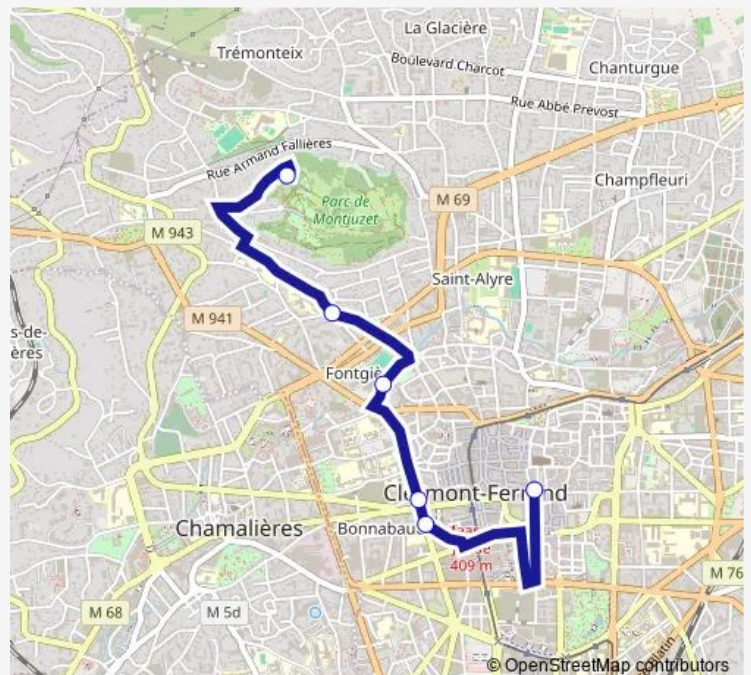

### Route schedule

Parc de Montjuzet — Place Royale

Monday	—
Tuesday	—
Wednesday	11:34-17:34
Thursday	—
Friday	—
Saturday	11:34-17:34
Sunday	11:34-17:34

### Route info

Direction: Parc de Montjuzet

Stops: 6

Trip Duration: 0 hour 13 min

## Direction

Place Royale — Parc de Montjuzet

6 stops

[Open route schedule](#)

Place Royale

Rameau

Blatin

G. Péri

## Route schedule

Place Royale — Parc de Montjuzet

Monday	—
Tuesday	—
Wednesday	10:55-16:55
Thursday	—
Friday	—
Saturday	10:55-16:55
Sunday	10:55-16:55