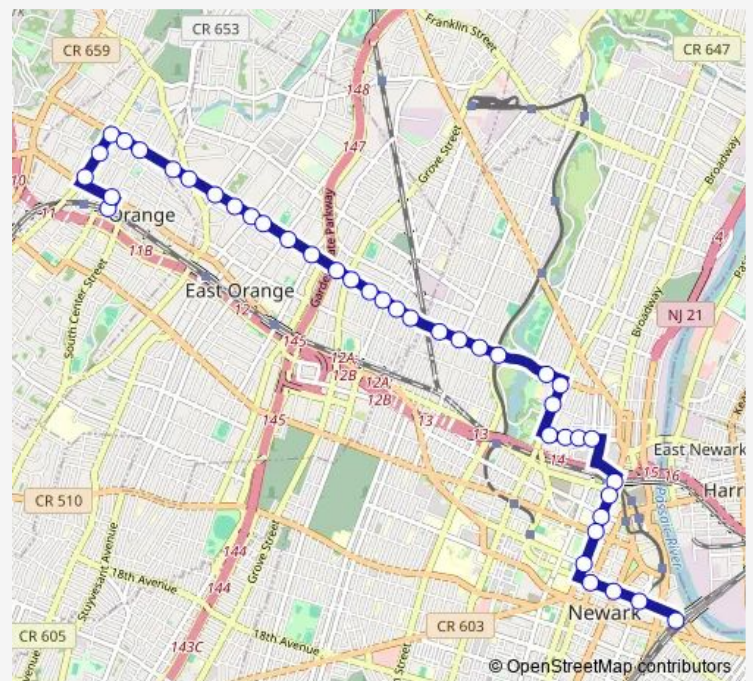

### Route schedule

BUS Lanes (Raymond Blvd Side) — RR Place AT Essex AVE/S DAY St

Monday	19:09-00:10 <sup>+1</sup>
Tuesday	19:09-00:10 <sup>+1</sup>
Wednesday	19:09-00:10 <sup>+1</sup>
Thursday	19:09-00:10 <sup>+1</sup>
Friday	19:09-00:10 <sup>+1</sup>
Saturday	06:32-00:10 <sup>+1</sup>
Sunday	07:00-00:10 <sup>+1</sup>

### Route info

Direction: BUS Lanes (Raymond Blvd Side)

Stops: 41

Trip Duration: 0 hour 29 min

Park AVE AT North 19th St

Park AVE AT Stockton Pl

Park AVE AT Grove St

Park AVE AT North Oraton Pkwy