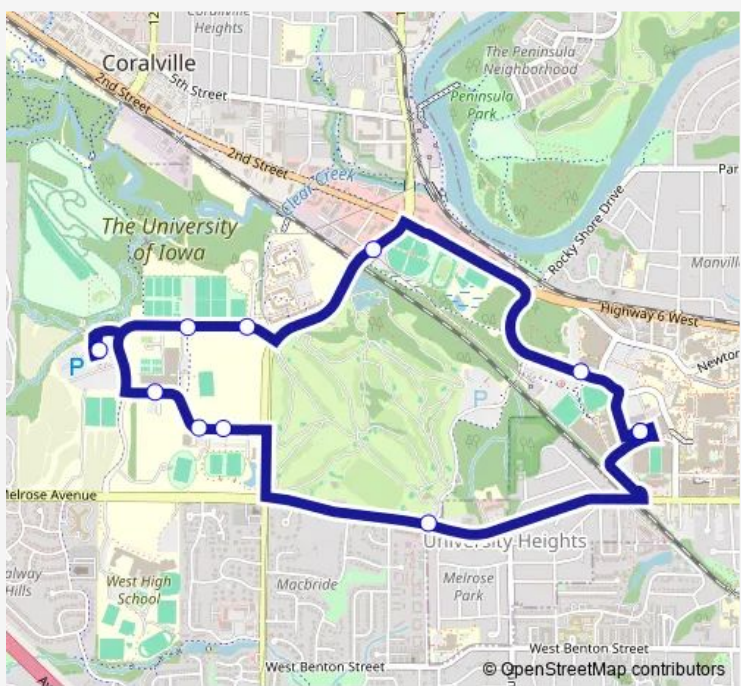

Bus 41 Hawk Lot-Hospital

[Go to website](#)

Direction
 Wctc 2,4,6,8 — Wctc 2,4,6,8
 11 stops
[Open route schedule](#)

- Wctc 2,4,6,8
- Melrose Ave & Emerald St
- Hall of Fame North
- Sports Medicine Clinic North
- Hawkeye Tennis & Rec Center North
- Hawk Lot 1
- Recreation Fields South
- Hawkeye Park Rd at Aspire
- Softball Complex on 1st Avenue
- Arena on Hawkins
- Wctc 2,4,6,8

Route schedule
 Wctc 2,4,6,8 — Wctc 2,4,6,8

Monday	15:00-20:30
Tuesday	15:00-20:30
Wednesday	15:00-20:30
Thursday	15:00-20:30
Friday	15:00-20:30
Saturday	—
Sunday	—

Route info
 Direction: Wctc 2,4,6,8
 Stops: 11
 Trip Duration: 0 hour 21 min

Direction

Hawk Lot 1 — Hawk Lot 1

10 stops

[Open route schedule](#)

Hawk Lot 1

Recreation Fields South

Hawkeye Park Rd at Aspire

Softball Complex on 1st Avenue

Monday	04:40-14:50
Tuesday	04:40-14:50
Wednesday	04:40-14:50
Thursday	04:40-14:50
Friday	04:40-14:50
Saturday	—
Sunday	—

Route info

Direction: Hawk Lot 1

Stops: 10

Trip Duration: 0 hour 20 min

41 Bus time schedules and route maps are available in an offline PDF at busmaps.com. Use the busmaps.com website to see live bus times, train schedule or subway schedule, and step-by-step directions for all public transit in Iowa City