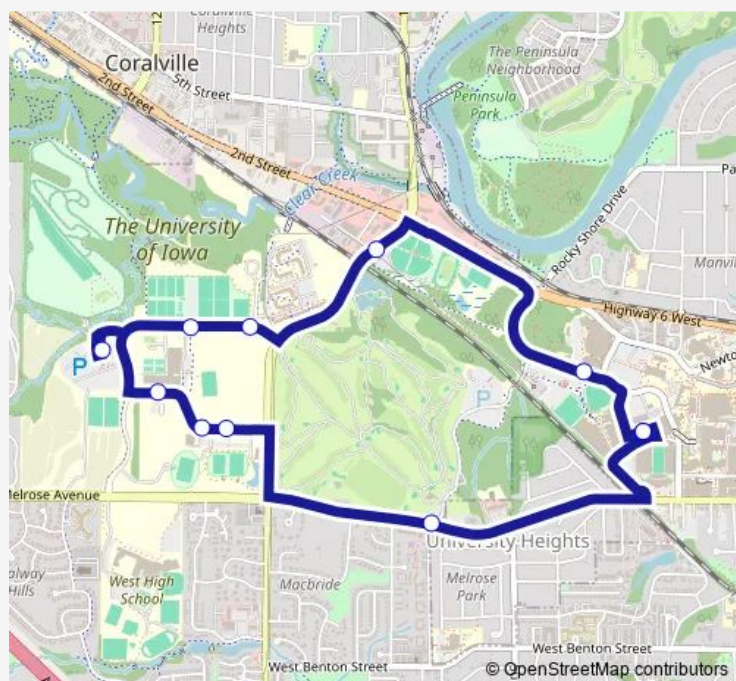

Hawkeye Tennis & Rec Center North

Hawk Lot 1

Recreation Fields South

Hawkeye Park Rd at Aspire

Softball Complex on 1st Avenue

Arena on Hawkins

Wctc 2,4,6,8

### Route schedule

Wctc 2,4,6,8 — Wctc 2,4,6,8

Monday 15:00-20:35

Tuesday 15:00-20:35

Wednesday 15:00-20:35

Thursday 15:00-20:35

Friday 15:00-20:35

Saturday —

### Route info

Direction: Wctc 2,4,6,8

Stops: 11

Trip Duration: 0 hour 20 min

41 — Hawk Lot-Hospital

**Direction**

Hawk Lot 1 — Hawk Lot 1

10 stops

**Route info**

Direction: Hawk Lot 1

Stops: 10

Trip Duration: 0 hour 14 min

41 Bus time schedules and route maps are available in an offline PDF at [busmaps.com](http://busmaps.com). Use the [busmaps.com](http://busmaps.com) website to see live bus times, train schedule or subway schedule, and step-by-step directions for all public transit in Iowa City