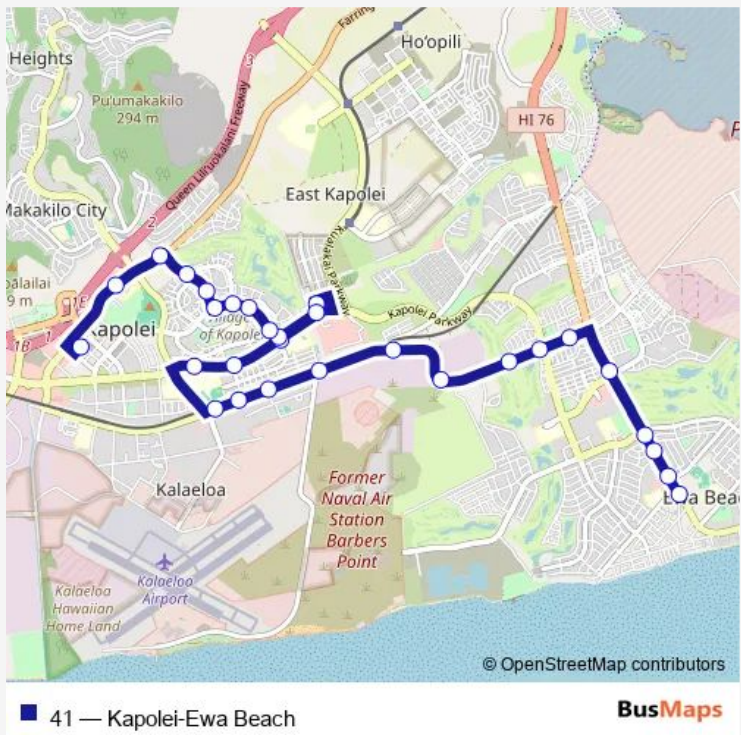

Bus 41 Kapolei-Ewa Beach

[Go to website](#)

Direction
 Fort Weaver RD + OPP Papipi Rd — Kapolei Transit Center - Stop 3
 29 stops
[Open route schedule](#)

- Fort Weaver RD + OPP Papipi Rd
- Fort Weaver RD + Kuhina St
- Fort Weaver RD + OPP Kaimalie St
- Fort Weaver RD + Hanakahi St
- Fort Weaver RD + Keaunui Dr
- Geiger RD + Launahale St
- Geiger RD + Kapolei Pkwy
- Geiger RD + OPP Coral Creek Golf Course
- Roosevelt AVE + OPP Essex Rd
- Roosevelt AVE + Philippine Sea
- Roosevelt AVE + OPP Coral SEA St
- Roosevelt AVE + OPP Bougainville St
- Roosevelt AVE + OPP Nassau Ave
- Roosevelt AVE + Fort Barrette Rd
- Kapolei Pkwy + OPP Maluohai St
- Kapolei Pkwy + Puainako St
- Kapolei Pkwy + Kamaaha Ave
- Kinoiki ST + Kamokuiki St
- Kapolei Pkwy + Kinoiki St
- Kapolei Pkwy + Kamaaha Ave
- Kamaaha AVE + Kekuilani LP (East)

Route info
 Direction: Fort Weaver RD + OPP Papipi Rd
 Stops: 29
 Trip Duration: 0 hour 37 min

Kamaaha AVE + Kekuilani LP (West)

Kamaaha AVE + Kuloa Ave

Kamaaha AVE + Kealanani Ave

Kealanani AVE + OPP Ihee Pl

Kealanani AVE + Kuloa Ave

Farrington HWY + OPP Kealanani Dr

Farrington HWY + OPP Kapouka Pl

Kapolei Transit Center - Stop 3

Direction

Kapolei Transit Center - Stop 3 — EWA Beach Transit Center

39 stops

[Open route schedule](#)

Saturday 05:00-21:15

Sunday 05:00-21:15

Route info

Direction: Kapolei Transit Center - Stop 3

Stops: 39

Trip Duration: 0 hour 41 min

Geiger RD + Coral Creek Golf Course

Geiger RD + Kapolei Pkwy