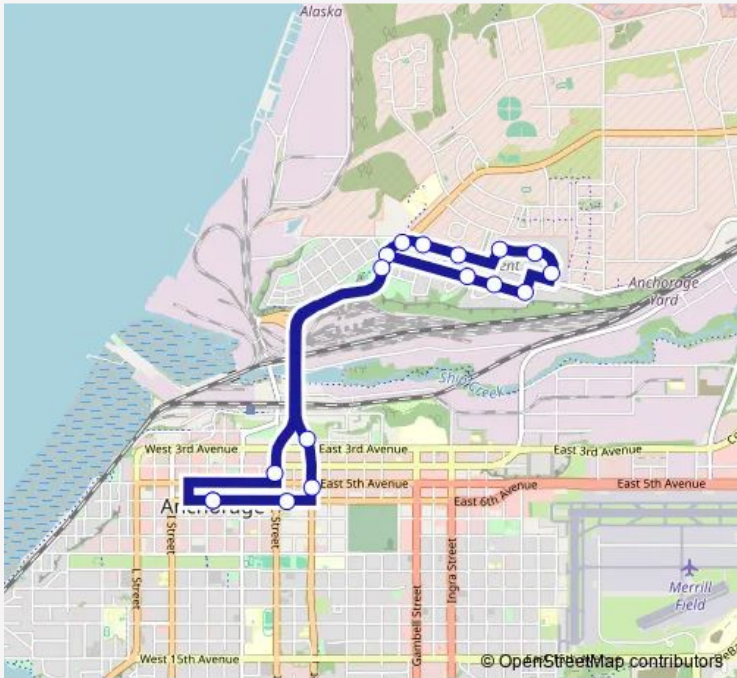

Bus 41 Government Hill

[Go to website](#)

Direction
 City Hall — City Hall
 17 stops
[Open route schedule](#)

- City Hall
- 6TH Avenue & C Street Ese
- A Street & 6TH Avenue Nne
- A Street & 3RD Avenue Nne
- Loop & Bluff Sse
- Bluff & Birch Ese
- Bluff & Dogwood Ese
- Richardson Vista & Bldg 19 East
- Richardson Vista & Bldg 14 South
- Richardson Vista & Bldg 12 West
- IVY & Hollywood Nnw
- Hollywood & GUM Ene
- Hollywood & ELM Ene
- Hollywood & Loop Ene
- Loop & Hollywood Ssw
- C Street & 5TH Avenue Nnw
- City Hall

Route schedule
 City Hall — City Hall

Monday	06:20-22:10
Tuesday	06:20-22:10
Wednesday	06:20-22:10
Thursday	06:20-22:10
Friday	06:20-22:10
Saturday	07:41-18:52
Sunday	07:41-18:52

Route info
 Direction: City Hall
 Stops: 17
 Trip Duration: 0 hour 20 min

41 Bus time schedules and route maps are available in an offline PDF at busmaps.com. Use the busmaps.com website to see live bus times, train schedule or subway schedule, and step-by-step directions for all public transit in Anchorage

The schedule is provided in the local timezone. Times with "(+1)" indicate departures on the next day.

PDF file created on 2025-01-16

2024 BusMaps.com - All Rights Reserved