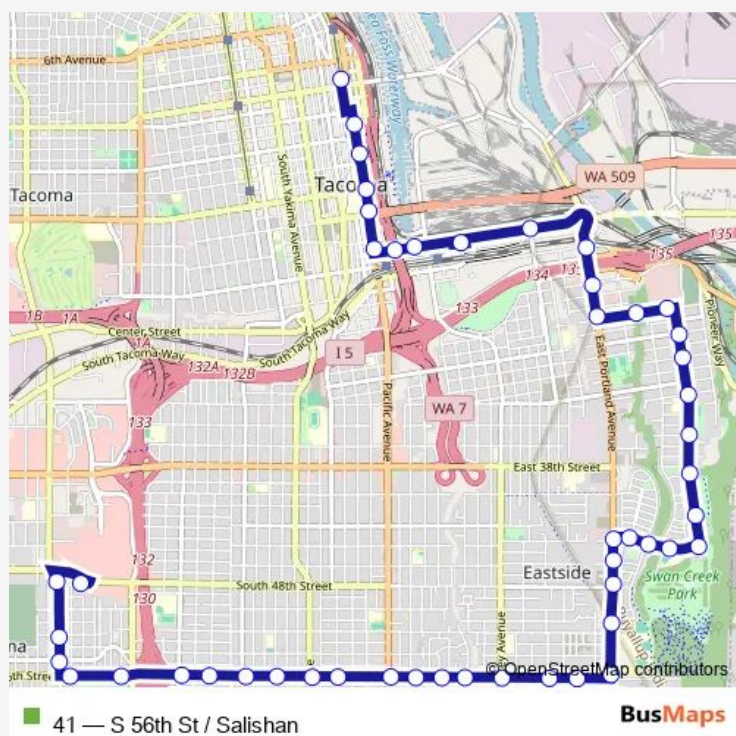

56th St E & E M St

Portland Ave E & E 56th St

Portland Ave E & Pipeline Rd E

Route schedule

Tacoma Mall TC - Zone C — Commerce St Station - Zone E

Monday 05:15-21:11

Tuesday 05:15-21:11

Wednesday 05:15-21:11

Thursday 05:15-21:11

Friday 05:15-21:11

Saturday 06:00-20:00

Sunday 08:10-18:13

Route info

Direction: Tacoma Mall TC - Zone C

Stops: 49

Trip Duration: 0 hour 43 min

Portland Ave E & E 48th St

Portland Ave E & E 46th St

Portland Ave E & E 44th St

44th St E & Salishan Blvd

44th St E & E R St

44th St E & T St E

44th St E & Roosevelt St

Roosevelt Ave E & E 42nd St

Sunday 09:03-19:06

Route info

Direction: Commerce St Station - Zone C

Stops: 48

Trip Duration: 0 hour 43 min

44th St E & Portland Ave

Portland Ave & E 46th St

Portland Ave E & E 48th St