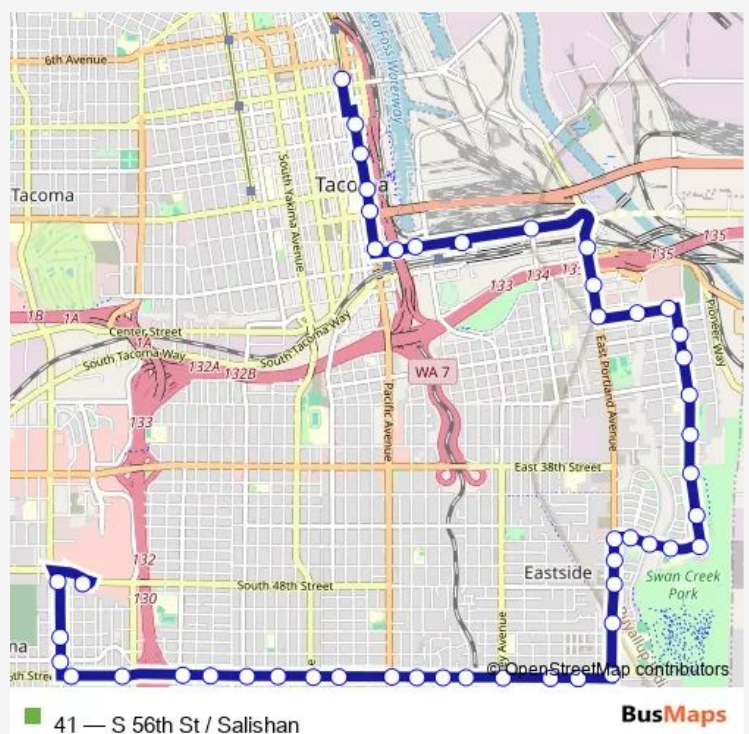

Portland Ave & E 26th St

Portland Ave E & E 30th St

32nd St E & E Portland Ave

32nd St E & E R St

Roosevelt Ave E & Wright Ave

Roosevelt Ave E & E 34th St

Roosevelt Ave E & Harrison St

Roosevelt Ave E & Sherman St

Roosevelt Ave E & E 37th St

Roosevelt Ave E & E 39th St

Roosevelt Ave E & E 42nd St

Route schedule

Commerce St Station - Zone C — Tacoma Mall TC - Zone D

Monday 05:45-21:15

Tuesday 05:45-21:15

Wednesday 05:45-21:15

Thursday 05:45-21:15

Friday 05:45-21:15

Saturday 07:15-20:15

Sunday 09:03-19:06

Route info

Direction: Commerce St Station - Zone C

Stops: 48

Trip Duration: 0 hour 43 min

44th St E & Roosevelt

44th St E & T St E

44th St E & E R St

44th St E & Portland Ave

Portland Ave & E 46th St

Portland Ave E & E 48th St

Portland Ave E & Pipeline Rd E

56th St E & Portland Ave