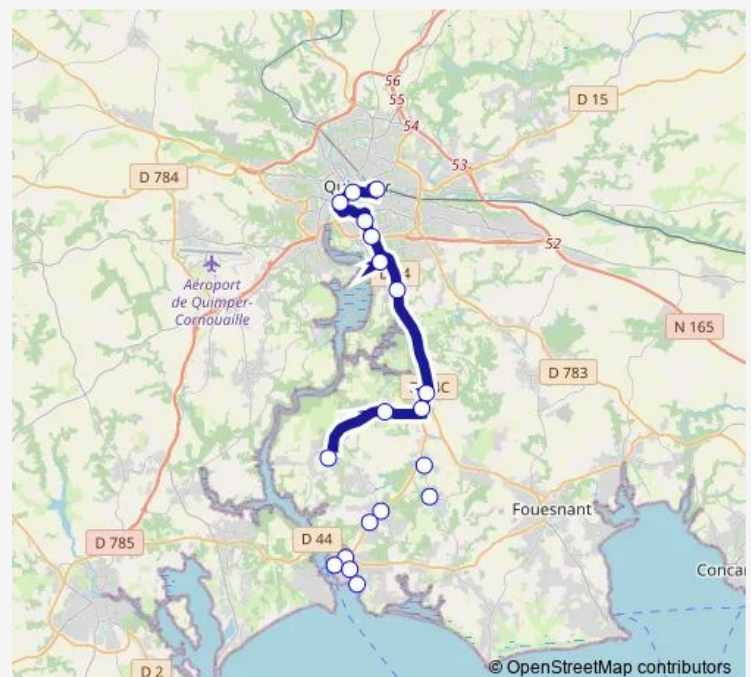

Saturday 09:00-19:10

Sunday —

Route info

Direction: Gare Routière Sncf

Stops: 19

Trip Duration: 0 hour 48 min

41 — Bénodet - Quimper

Direction

Gare Routière Sncf — L'estran

12 stops

[Open route schedule](#)

Gare Routière Sncf

Résistance

Locmaria

Emile Zola

Iut

Moulin des Landes

Ty Glaz

Route du Drennec

Le Bourg

Pont Henvéz

Ecole publique

L'estran

Route schedule

Stops: 11

Trip Duration: 0 hour 44 min

41 Bus time schedules and route maps are available in an offline PDF at busmaps.com. Use the busmaps.com website to see live bus times, train schedule or subway schedule, and step-by-step directions for all public transit in Quimper