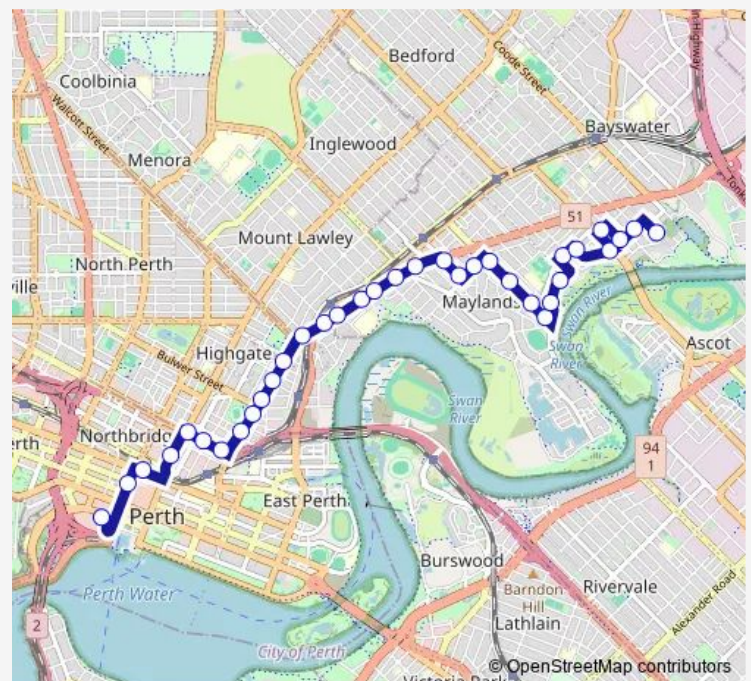

### Route schedule

Elizabeth Quay Bus Stn Stand A4 — Leake St Before Neville St

Monday 07:10-23:00

Tuesday 07:10-23:00

Wednesday 07:10-23:00

Thursday 07:10-23:00

Friday 07:10-23:00

Saturday 08:25-23:25

### Route info

Direction: Elizabeth Quay Bus Stn Stand A4

Stops: 35

Trip Duration: 0 hour 36 min

East St After Ninth Av

Caledonian Av After East St

Caledonian Av After Mephan St

Caledonian Av Before Susan St

## Direction

Leake St Before Neville St — Elizabeth Quay Bus Stn Stand A4

37 stops

[Open route schedule](#)

Leake St Before Neville St

Roberts St After Neville St

Frinton St After Roberts St

Crowther St After Frinton St

## Route info

Direction: Leake St Before Neville St

Stops: 37

Trip Duration: 0 hour 36 min

Guildford Rd After West Pde

Lord St After Walcott St

Lord St Before Broome St

Lord St After Windsor St