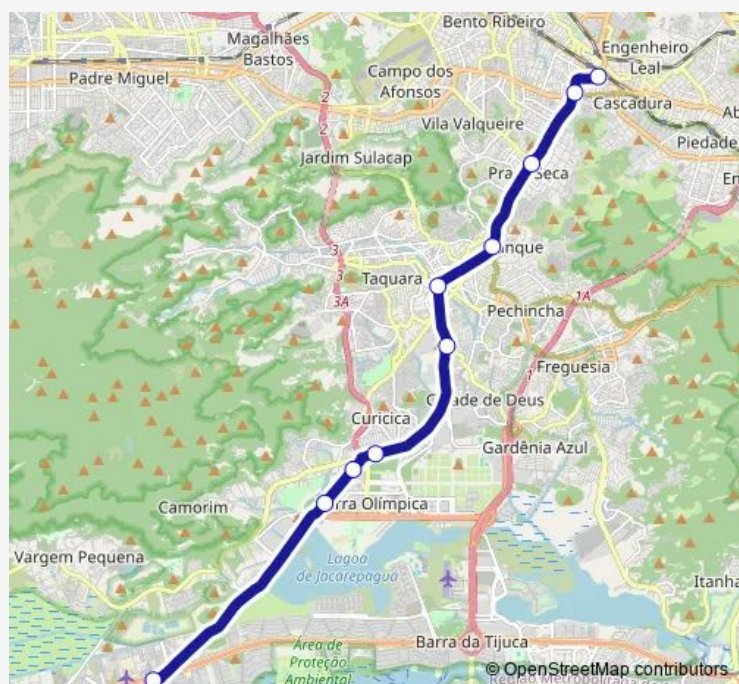

Terminal Paralímpico Recreio : Plataforma A

Morro do Outeiro

Asa Branca

Curicica

Santa Efigênia

Taquara

Tanque

Praça Seca

Route info

Direction: Terminal Paralímpico Recreio : Plataforma A

Stops: 10

Trip Duration: 0 hour 46 min

Direction

Terminal Paulo da Portela : Plataforma A — Terminal Paralímpico Recreio : Plataforma B

10 stops

[Open route schedule](#)

Terminal Paulo da Portela : Plataforma A

Campinho

Praça Seca

Tanque

Taquara

Santa Efigênia

Curicica

Thursday 00:00

Friday 00:00

Saturday —

Sunday —

Route info

Direction: Terminal Paulo da Portela : Plataforma A

Stops: 10

Trip Duration: 0 hour 45 min