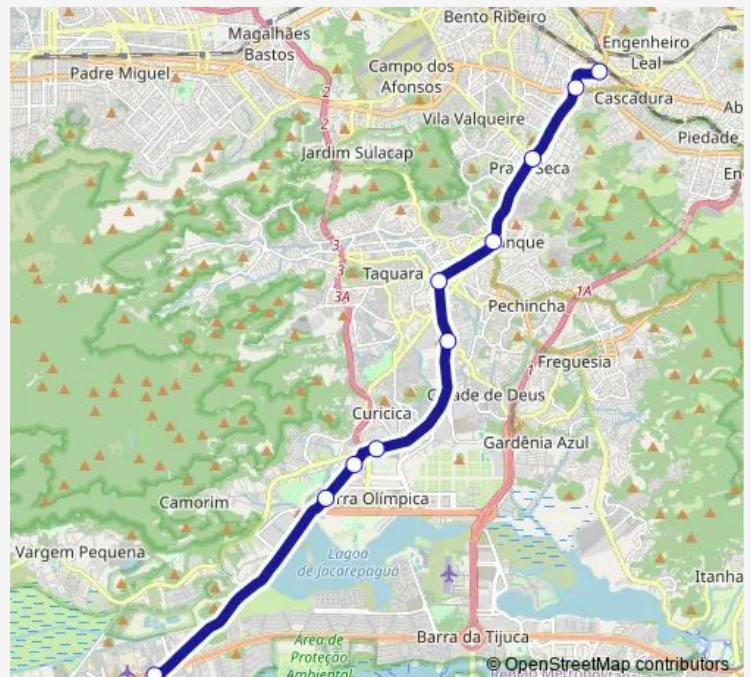

Terminal Paralímpico Recreio : Plataforma A

Morro do Outeiro

Asa Branca

Curicica

Santa Efigênia

Taquara

Tanque

Praça Seca

Route info

Direction: Terminal Paralímpico Recreio : Plataforma A

Stops: 10

Trip Duration: 0 hour 46 min

Direction

Terminal Paulo da Portela : Plataforma A — Terminal Paralímpico Recreio : Plataforma B

10 stops

[Open route schedule](#)

Terminal Paulo da Portela : Plataforma A

Campinho

Praça Seca

Tanque

Taquara

Santa Efigênia

Curicica

Thursday 00:00

Friday 00:00

Saturday —

Sunday —

Route info

Direction: Terminal Paulo da Portela : Plataforma A

Stops: 10

Trip Duration: 0 hour 45 min