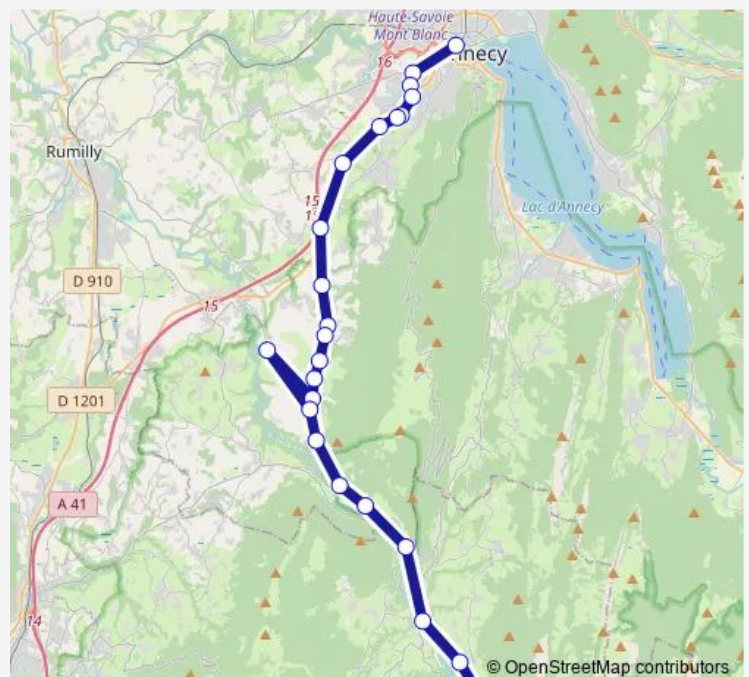

### Route schedule

Anney, Gare Quai Nord — Le Châtelard, College

Monday 12:20-17:50

Tuesday 12:20-17:50

Wednesday 12:20-17:50

Thursday 12:20-17:50

Friday 12:20-17:50

Saturday 12:20-17:50

### Route info

Direction: Anney, Gare Quai Nord

Stops: 24

Trip Duration: 1 hour 0 min

41

BusMaps

Lescheraines, Pl Cantalous

La Motte-en-Bauges , Le Rocher