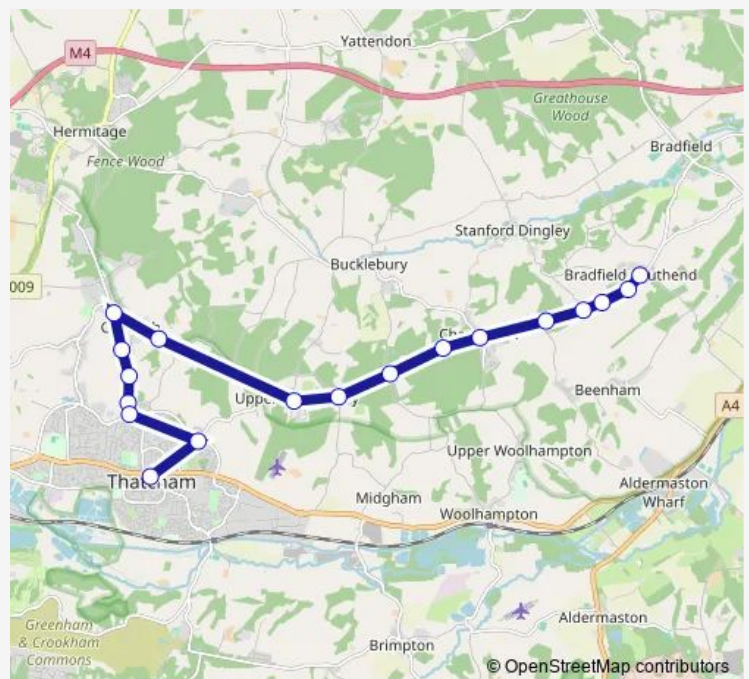

Route schedule

Thatcham Broadway — Cold Ash Post Office

Monday	16:25
Tuesday	16:25
Wednesday	16:25
Thursday	16:25
Friday	16:25
Saturday	—
Sunday	—

Route info

Direction: Thatcham Broadway

Stops: 9

Trip Duration: 0 hour 56 min

■ 41 — Newbury - Thatcham - Cold Ash - Chapel Row - Bradfield - Theale

Direction

Newbury Wharf — Stoneyfield

15 stops

[Open route schedule](#)

Newbury Wharf

Park Way

Park Way Top

Monday	—
Tuesday	—
Wednesday	—
Thursday	11:51
Friday	—
Saturday	—
Sunday	—

Route info

Direction: Stoneyfield

Stops: 17

Trip Duration: 0 hour 37 min

Direction

Thatcham Broadway — Stoneyfield

21 stops

Monday	10:25
Tuesday	10:25-13:30
Wednesday	10:25
Thursday	10:25
Friday	10:25-13:30
Saturday	—
Sunday	—

Route info

Direction: Thatcham Broadway

Stops: 21

Trip Duration: 0 hour 34 min

41 Bus time schedules and route maps are available in an offline PDF at busmaps.com. Use the busmaps.com website to see live bus times, train schedule or subway schedule, and step-by-step directions for all public transit in Newbury