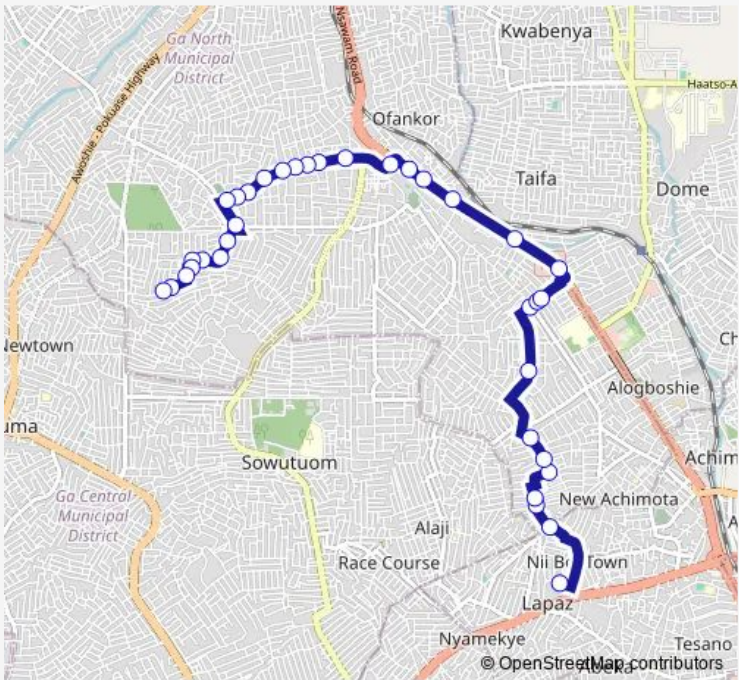

Bus 41 Asofan ↔ Abeka Lapaz

[Go to website](#)

Direction
 Abeka Lapaz — Asofan New Station
 35 stops
[Open route schedule](#)

- Abeka Lapaz
- High Tension
- Fishpond
- St. Anthony School
- Family Life
- Pharmacy
- Mile 7 T-Junction
- Roman
- Tantra Reservoir
- Nii Ayi Kushie Street
- Champion
- Tantra Hills
- Taifa Junction
- Spot M
- Income Tax
- Ofankor Barrier
- Ofankor Taxi Rank
- Assemblies
- Market
- 1st Power
- 2nd Power

Route schedule
 Abeka Lapaz — Asofan New Station

Monday	06:00
Tuesday	06:00
Wednesday	06:00
Thursday	06:00
Friday	06:00
Saturday	06:00
Sunday	06:00

Route info
 Direction: Abeka Lapaz
 Stops: 35
 Trip Duration: 1 hour 15 min

Asofan New Station — Abeka Lapaz

35 stops

[Open route schedule](#)

Asofan New Station

Royco

Pentecost Station

Curve

Asofan Block Factory

Wednesday 06:00

Thursday 06:00

Friday 06:00

Saturday 06:00

Sunday 06:00

Route info

Direction: Asofan New Station

Stops: 35