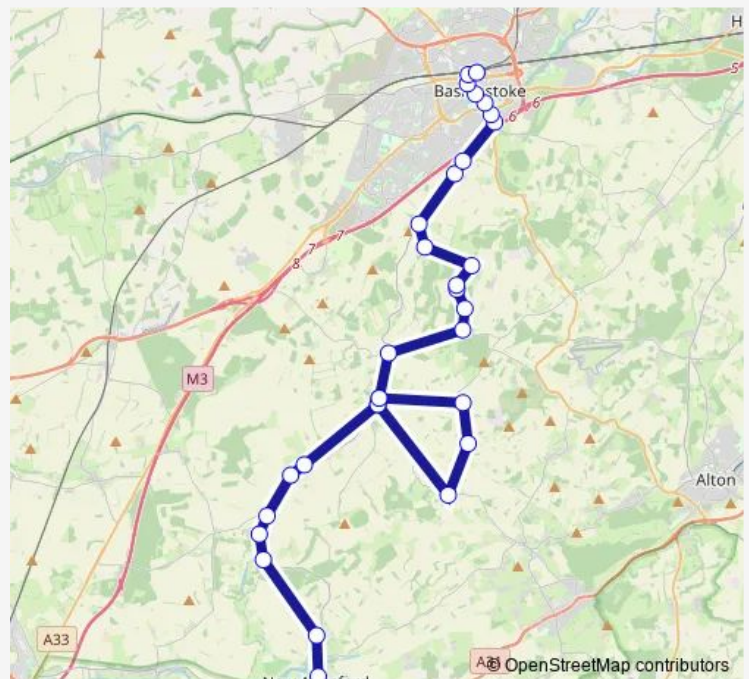

Bus 41 New Alresford - Basingstoke

[Go to website](#)

Direction

Library — Railway Station

31 stops

[Open route schedule](#)

- Library
- Village Hall
- Bus Shelter
- Village Hall
- The Woolpack Inn
- Gunners Lane
- Moth Farm
- The Purefoy Arms
- Primary School
- Village Pond
- Rushmoor Lane
- The Green
- The Purefoy Arms
- Primary School
- Axford House
- Ellisfield Village sign
- Cannon Close
- The Fox
- Farriers Field
- Church Lane
- Village Hall

Route schedule

Library — Railway Station

| | |
|-----------|-------|
| Monday | — |
| Tuesday | — |
| Wednesday | 08:50 |
| Thursday | — |
| Friday | 08:50 |
| Saturday | — |
| Sunday | — |

Route info

Direction: Library

Stops: 31

Trip Duration: 1 hour 8 min

41 — New Alresford - Basingstoke

Broadmere Junction

Village Pond

Southlea

Venture Roundabout

Westfield Road

Applegarth Close

Victoria Street

Flaxfield Court

Victory Roundabout

Railway Station

Direction

Bus Station — Library

30 stops