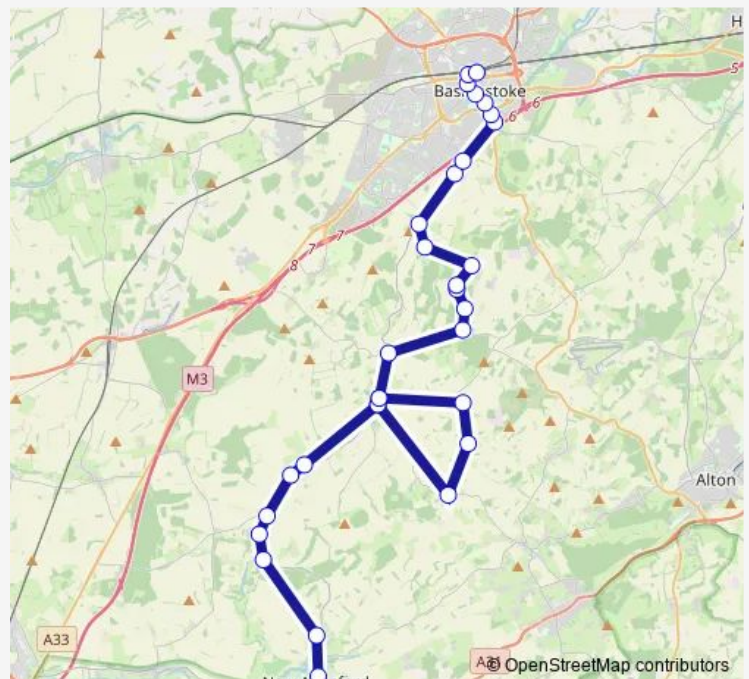

### Direction

Library — Railway Station

31 stops

[Open route schedule](#)

- Library
- Village Hall
- Bus Shelter
- Village Hall
- The Woolpack Inn
- Gunners Lane
- Moth Farm
- The Purefoy Arms
- Primary School
- Village Pond
- Rushmoor Lane
- The Green
- The Purefoy Arms
- Primary School
- Axford House
- Ellisfield Village sign
- Cannon Close
- The Fox
- Farriers Field
- Church Lane
- Village Hall

### Route schedule

Library — Railway Station

Monday	—
Tuesday	—
Wednesday	08:50
Thursday	—
Friday	08:50
Saturday	—
Sunday	—

### Route info

Direction: Library

Stops: 31

Trip Duration: 1 hour 8 min

41 — New Alresford - Basingstoke

Broadmere Junction

Village Pond

Southlea

Venture Roundabout

Westfield Road

Applegarth Close

Victoria Street

Flaxfield Court

Victory Roundabout

Railway Station