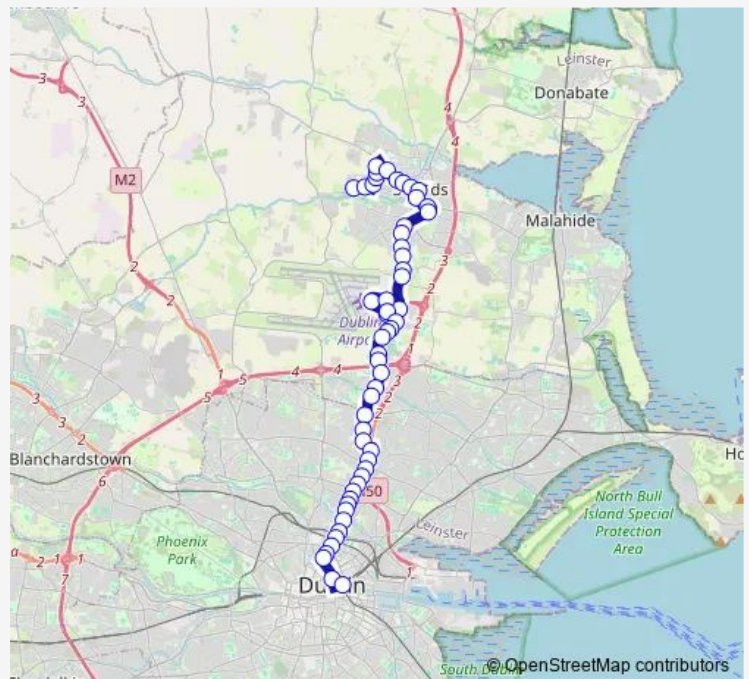

Thursday 03:00-02:30⁺¹

Friday 03:00-02:30⁺¹

Saturday 03:00-02:30⁺¹

Sunday 03:00-02:30⁺¹

Route info

Direction: Irish Life

Stops: 51

Trip Duration: 0 hour 48 min

54 stops

[Open route schedule](#)

Berwick Walk

Ormond Avenue

St Cronan's Avenue

St Cronan's Lawn

Ardcian Park

Cianlea