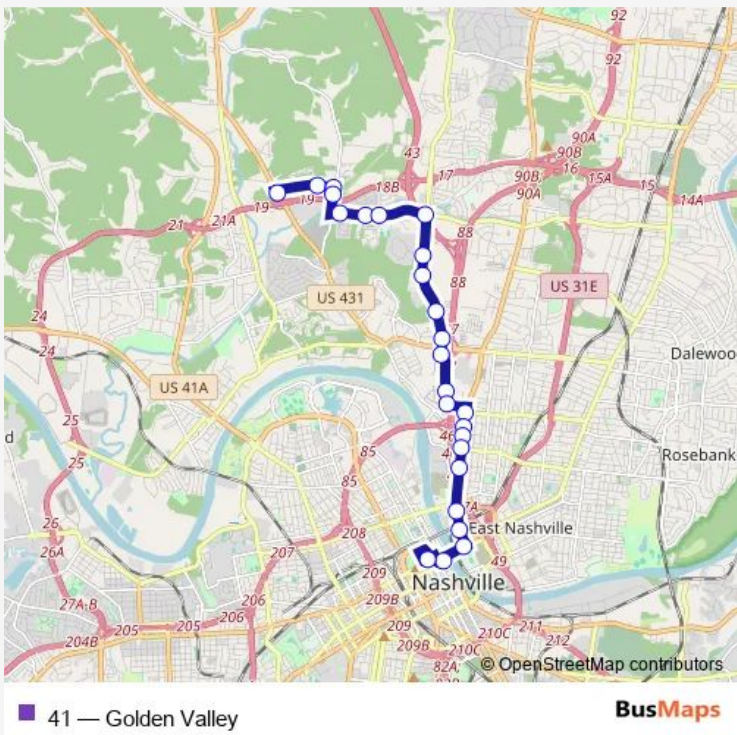

Direction
Whites Creek Pike & Green LN Nb — Central 5TH AVE - BAY 6

25 stops

[Open route schedule](#)

- Whites Creek Pike & Green LN Nb
- Green LN & Tisdall DR Eb
- Green LN & Knight DR Eb
- Knight AND Fedex Ground DR Sb
- Ewing DR & Claymille Blvd Eb
- Ewing DR & Vista LN Eb
- Ewing DR & Gwynnwood DR Eb
- Ewing DR & Brick Church Eb
- Brick Church Pike AND Brick Church Park DR Sb
- Brick Church Pike AND Ferenco Sb
- Brick Church Pike AND Southerland DR Sb
- Brick Church Pike AND Avondale Sb
- Brick Church Pike & W Trinity LN Sb
- Brick Church Pike & Weakley AVE Sb
- Brick Church Pike & Fern AVE Sb
- Dickerson Pike & Ligon AVE Sb
- Dickerson Pike & Richardson AVE Sb
- Dickerson Pike & Evanston RD Sb
- N Dickerson Pike & Cleveland ST Sb
- N Dickerson Pike & Grace ST Sb
- N 1ST ST & Spring ST Sb

Route schedule
Whites Creek Pike & Green LN Nb — Central 5TH AVE - BAY 6

Monday	05:38-17:55
Tuesday	05:38-17:55
Wednesday	05:38-17:55
Thursday	05:38-17:55
Friday	05:38-17:55
Saturday	—
Sunday	—

Route info

Direction: Whites Creek Pike & Green LN Nb

Stops: 25

Trip Duration: 0 hour 26 min

N 1ST ST & Oldham ST Sb

Woodland ST & N 1ST ST Wb

Union ST & 2ND AVE Wb

Central 5TH AVE - BAY 6

Direction

Direction: Central 5TH AVE - BAY 6

Stops: 27

Trip Duration: 0 hour 24 min

Whites Creek Pike & Revels DR Nb

Whites Creek Pike & UPS Nb

Whites Creek Pike & Green LN Nb

41 Bus time schedules and route maps are available in an offline PDF at busmaps.com. Use the busmaps.com website to see live bus times, train schedule or subway schedule, and step-by-step directions for all public transit in Nashville