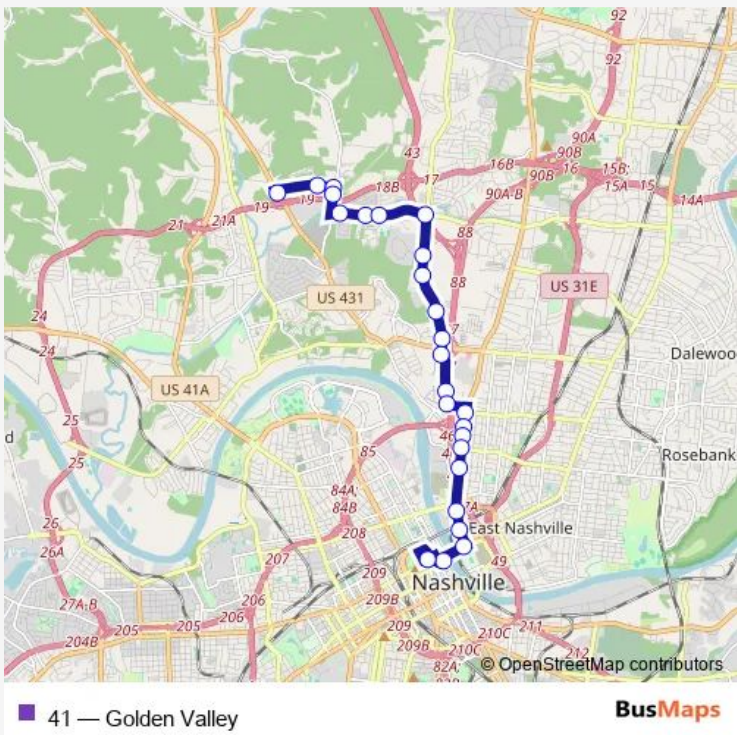

**Bus 41 Golden Valley**

[Go to website](#)

**Direction**  
 Whites Creek Pike & Green LN Nb — Central 5TH AVE - BAY 6  
 25 stops  
[Open route schedule](#)

- Whites Creek Pike & Green LN Nb
- Green LN & Tisdall DR Eb
- Green LN & Knight DR Eb
- Knight AND Fedex Ground DR Sb
- Ewing DR & Claymille Blvd Eb
- Ewing DR & Vista LN Eb
- Ewing DR & Gwynnwood DR Eb
- Ewing DR & Brick Church Eb
- Brick Church Pike AND Brick Church Park DR Sb
- Brick Church Pike AND Ferenco Sb
- Brick Church Pike AND Southerland DR Sb
- Brick Church Pike AND Avondale Sb
- Brick Church Pike & W Trinity LN Sb
- Brick Church Pike & Weakley AVE Sb
- Brick Church Pike & Fern AVE Sb
- Dickerson Pike & Ligon AVE Sb
- Dickerson Pike & Richardson AVE Sb
- Dickerson Pike & Evanston RD Sb
- N Dickerson Pike & Cleveland ST Sb
- N Dickerson Pike & Grace ST Sb
- N 1ST ST & Spring ST Sb

**Route schedule**  
 Whites Creek Pike & Green LN Nb — Central 5TH AVE - BAY 6

Monday	05:38-17:55
Tuesday	05:38-17:55
Wednesday	05:38-17:55
Thursday	05:38-17:55
Friday	05:38-17:55
Saturday	—
Sunday	—

**Route info**  
 Direction: Whites Creek Pike & Green LN Nb  
 Stops: 25  
 Trip Duration: 0 hour 26 min

## Direction

Central 5TH AVE - BAY 6 — Whites Creek Pike & Green LN Nb

27 stops

[Open route schedule](#)

Central 5TH AVE - BAY 6

Union ST & 2ND AVE Eb

S 1ST ST & Woodland ST Nb

N 1ST ST & James Robertson Pkwy Nb

## Route info

Direction: Central 5TH AVE - BAY 6

Stops: 27

Trip Duration: 0 hour 22 min

Whites Creek Pike & Revels DR Nb

Whites Creek Pike & UPS Nb

Whites Creek Pike & Green LN Nb

41 Bus time schedules and route maps are available in an offline PDF at [busmaps.com](https://busmaps.com). Use the [busmaps.com](https://busmaps.com) website to see live bus times, train schedule or subway schedule, and step-by-step directions for all public transit in Nashville