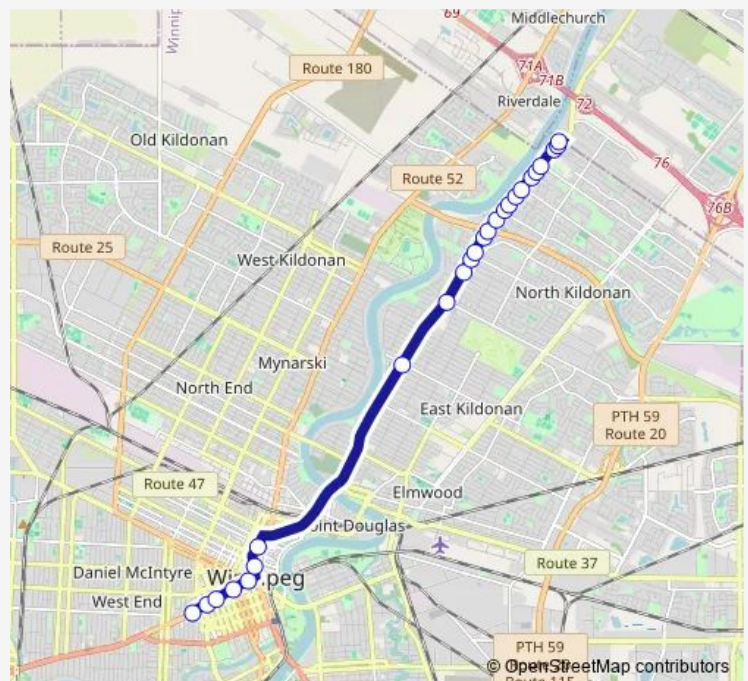

Monday 06:14-08:02

Tuesday 06:14-08:02

Wednesday 06:14-08:02

Thursday 06:14-08:02

Friday 06:14-08:02

Saturday —

Sunday —

Route info

Direction: Westbound Headmaster at Devries

Stops: 33

Trip Duration: 0 hour 35 min

41 — Henderson Express

Southbound Henderson at Slater

Southbound Henderson at Edison

Southbound Henderson at Rowandale

Southbound Henderson at Kimberly

Southbound Main at James

Southbound Main at William (City Hall)

Southbound Main at Lombard

Westbound Portage at Garry

Westbound Portage at Donald (Canada Life Centre)

Westbound Portage at Edmonton (Portage Place)

Eastbound Portage at Vaughan (The Bay)

Eastbound Portage at Edmonton (Portage Place)

Eastbound Portage at Donald (Canada Life Centre)

Eastbound Portage at Fort

Northbound Main at Mcdermot

Northbound Main at James (Concert Hall)