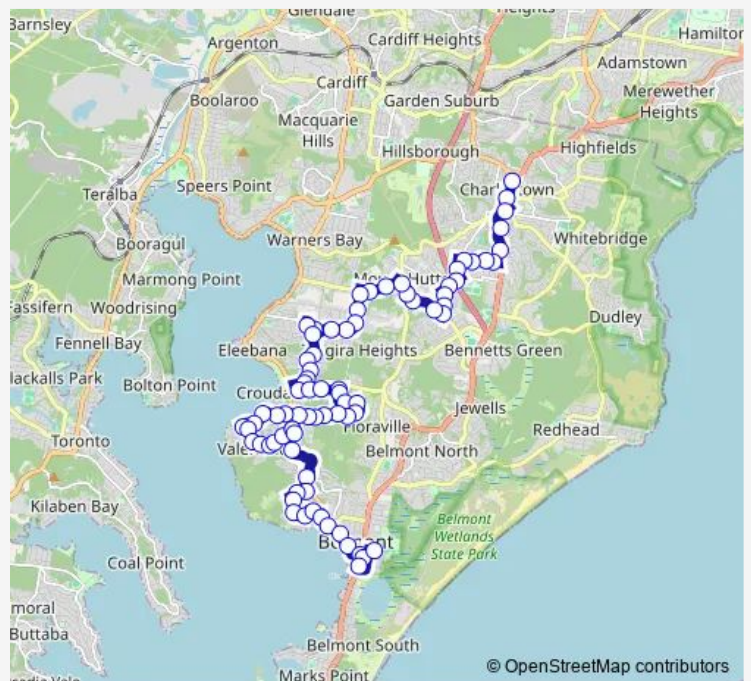

Evans St At Robb St

Evans St Opp Haig St

Belmont 16s, Ross St

Lewers St Opp Croudace Bay Rd

Lewers St Before Daniel St

Daniel St At Crown St

Crown St At The Shores Way

Crown St Opp Ringtail Cl

Green Point Dr At Sugarglider Ct

Green Point Dr Opp Belmont Hospital

Croudace Bay Rd Opp Spinnaker Rgwy

Croudace Bay Rd Before Lindsay Av

Croudace Bay Rd At Andrew Rd

Route schedule

Lake Macquarie Retirement Village, Gibson St —
Charlestown Square, Pearson St, Stand A

Monday	15:24
Tuesday	15:24
Wednesday	15:24
Thursday	15:24
Friday	15:24
Saturday	—
Sunday	—

Route info

Direction: Lake Macquarie Retirement Village, Gibson St

Stops: 78

Trip Duration: 0 hour 52 min

Andrew Rd After Berringar Rd

Andrew Rd Before Redondo Rd

Andrew Rd Before Leichhardt Rd

Andrew Rd At Roma Rd

Andrew Rd At Frederick St

Andrew Rd Opp Christopher Av

Andrew Rd At Victor Av

Berringar Rd At Allambee Pl

Berringar Rd Before Tallawalla Rd