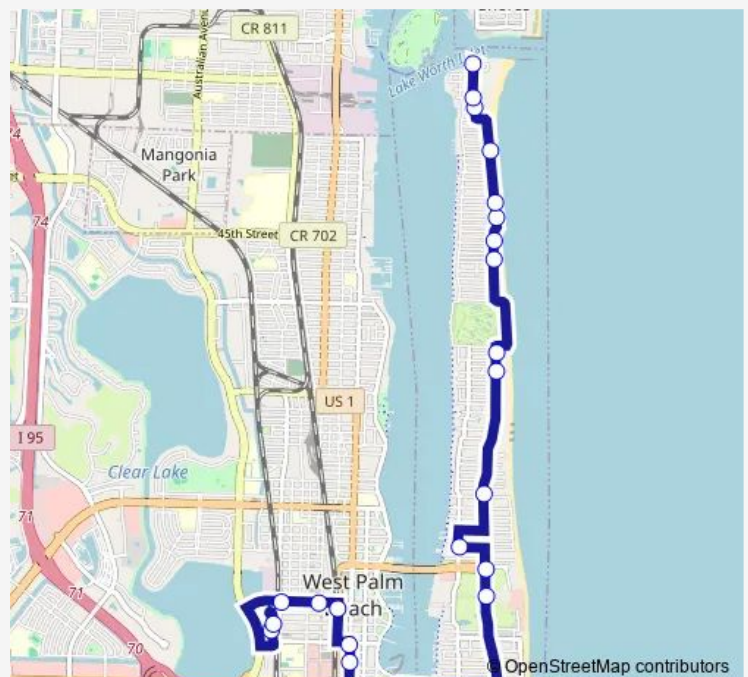

### Direction

WPB ITC at TRI Rail — Palm BCH Inlet at E Inlet DR Rndabt

27 stops

[Open route schedule](#)

WPB ITC at TRI Rail

WPB ITC at BAY F

Banyan Blvd at Tamarind Ave

Banyan Blvd at Rosemary Ave

N Ocean Blvd at Orange Grove Rd

### Route schedule

WPB ITC at TRI Rail — Palm BCH Inlet at E Inlet DR Rndabt

Monday 06:35-16:20

Tuesday 06:35-16:20

Wednesday 06:35-16:20

Thursday 06:35-16:20

Friday 06:35-16:20

Saturday 07:35-15:40

### Route info

Direction: WPB ITC at TRI Rail

Stops: 27

Trip Duration: 0 hour 30 min

41 — WPB - Palm BCH Inlet

N Ocean Blvd at EL Pueblo Way

N Ocean Blvd at Nightingale Tr

N Ocean Blvd at Angler Ave