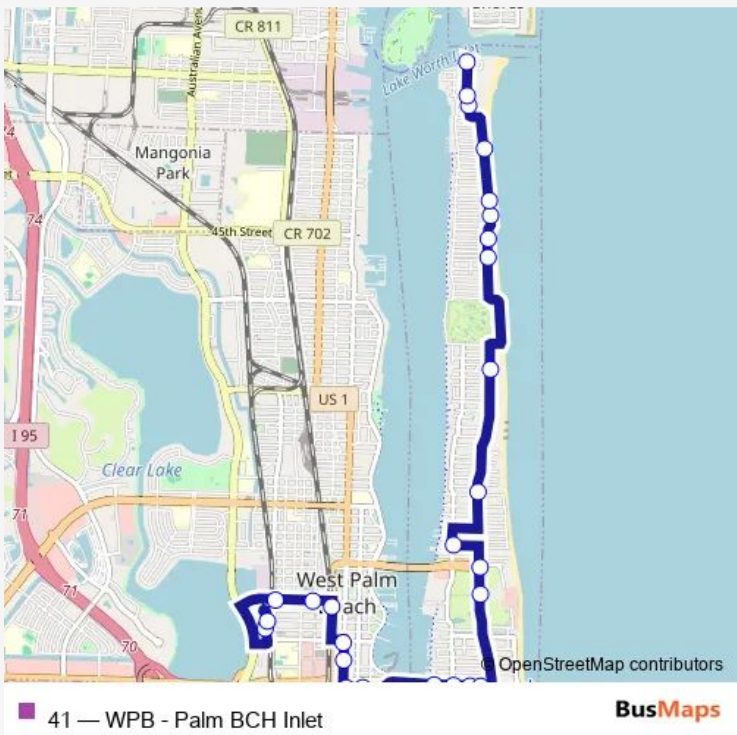

Bus 41 WPB - Palm BCH Inlet

[Go to website](#)

Direction
 WPB ITC at TRI Rail — Palm BCH Inlet at E Inlet DR Rndabt
 26 stops
[Open route schedule](#)

- WPB ITC at TRI Rail
- WPB ITC at BAY F
- Banyan Blvd at Tamarind Ave
- Banyan Blvd at Rosemary Ave
- Quadrille Blvd at Clematis St
- Dixie HWY at Fern St
- Dixie HWY at Hibiscus St
- Okeechobee Blvd at Dixie Hwy
- Okeechobee Blvd at Olive Ave
- Royal Palm WAY at S Lake Dr
- Royal Palm WAY at Coconut Row
- Royal Palm WAY at Hibiscus St
- Royal Palm Wayat Bld0226
- N Cnty RD at Coconut ROW/Breakers
- S Cnty RD at Royal Ponciana Wy
- Sunrise AVE at Bradley PI
- N Cnty RD at Wells Rd
- N Cnty RD at Cherry Ln
- N Ocean Blvd at Garden Rd
- N Ocean Blvd at Orange Grove Rd
- N Ocean Blvd at EL Pueblo Way

Route schedule
 WPB ITC at TRI Rail — Palm BCH Inlet at E Inlet DR Rndabt

Monday	06:35-16:20
Tuesday	06:35-16:20
Wednesday	06:35-16:20
Thursday	06:35-16:20
Friday	06:35-16:20
Saturday	07:35-15:40
Sunday	—

Route info
 Direction: WPB ITC at TRI Rail
 Stops: 26
 Trip Duration: 0 hour 30 min

N Ocean Blvd at Nightingale Tr

N Ocean Blvd at Angler Ave

N Ocean Blvd at Manana Ln

N Ocean Blvd at Mediterranean

Palm BCH Inlet at E Inlet DR Rndabt

Direction

Palm BCH Inlet at E Inlet DR Rndabt — WPB ITC at TRI Rail

22 stops

[Open route schedule](#)

Palm BCH Inlet at E Inlet DR Rndabt

N Ocean Blvd at Mediterranean

N Ocean Blvd at Garden Rd

N Ocean Blvd at Bld0760 E Ent