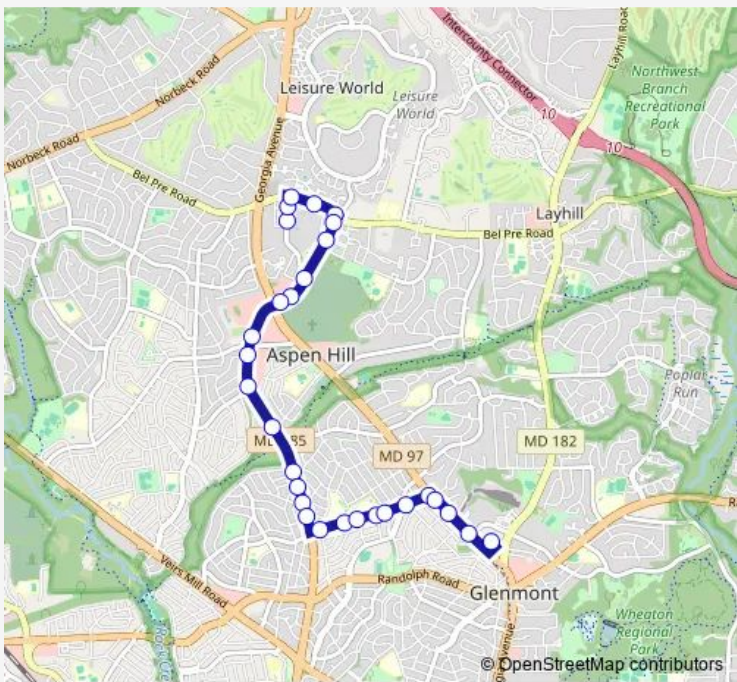

**Bus 41 41-Aspen Hill-Glenmont**

[Go to website](#)

**Direction**  
 Glenmont Station & BAY B — Grand PRE RD & Grand BEL Manor  
 22 stops  
[Open route schedule](#)

- Glenmont Station & BAY B
- Georgia AVE & Glenallan Ave
- Georgia AVE & Epping Rd
- Weller RD & Flack St
- Weller RD & Hathaway Dr
- Weller RD & Valleywood Dr
- Weller RD & Bluhill Rd
- Weller RD & Dean Rd
- Weller RD & Goodhill Rd
- Weller RD & Connecticut Ave
- Connecticut AVE & Isbell St
- Connecticut AVE & Jeffrey St
- Connecticut AVE & Kayson St
- Connecticut AVE & Dean Rd
- Connecticut AVE & Turkey Branch Pkwy
- Connecticut AVE & Independence St
- Connecticut AVE & Aspen Hill Rd
- Connecticut AVE & Northgate Sc
- Connecticut AVE & Georgia Ave
- Grand PRE RD & Connecticut Ave
- Grand PRE RD & Connecticut Ave

**Route schedule**  
 Glenmont Station & BAY B — Grand PRE RD & Grand BEL Manor

Monday	05:40-23:00
Tuesday	05:40-23:00
Wednesday	05:40-23:00
Thursday	05:40-23:00
Friday	05:40-23:00
Saturday	05:40-23:00
Sunday	07:40-20:20

**Route info**  
 Direction: Glenmont Station & BAY B  
 Stops: 22  
 Trip Duration: 0 hour 10 min

## Route info

Direction: Grand PRE RD & Grand BEL Manor

Stops: 29

Trip Duration: 0 hour 20 min

Weller RD & Flack St

Georgia AVE & Weller Rd

Georgia AVE & Epping Rd

Georgia AVE & Glenallan Ave