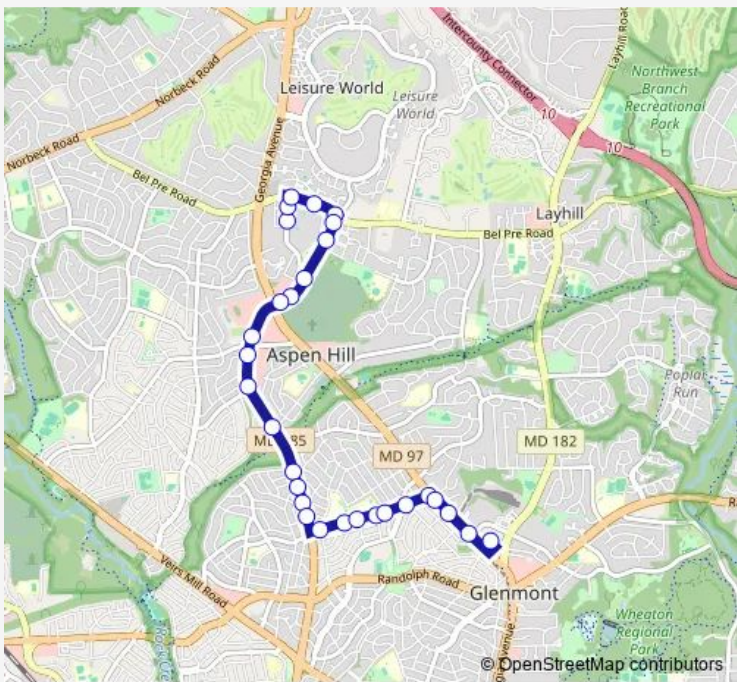

Direction
 Grand PRE RD & Grand BEL Manor — Glenmont Station & BAY B
 29 stops
[Open route schedule](#)

- Grand PRE RD & Grand BEL Manor
- Grand PRE RD & BEL PRE Rd
- BEL PRE RD & Grand PRE Rd
- BEL PRE RD & Dunsinane Dr
- BEL PRE RD & Connecticut Ave
- Connecticut AVE & BEL PRE Rd
- Connecticut AVE & Pear Tree Ct
- Connecticut AVE & Grand PRE Rd
- Connecticut AVE & Georgia Ave
- Connecticut AVE & Georgia Ave
- Connecticut AVE & Aspen Hill Rd
- Connecticut AVE & Aspen Hill Rd
- Connecticut AVE & Independence St
- Connecticut AVE & Turkey Branch Pkwy
- Connecticut AVE & Kelsey St
- Connecticut AVE & Atherton Dr
- Connecticut AVE & Jeffry St
- Connecticut AVE & Isbell St
- Weller RD & Connecticut Ave
- Weller RD & Greenly St
- Weller RD & Dean Rd

Route schedule
 Grand PRE RD & Grand BEL Manor — Glenmont Station & BAY B

Monday	05:20-23:20
Tuesday	05:20-23:20
Wednesday	05:20-23:20
Thursday	05:20-23:20
Friday	05:20-23:20
Saturday	05:20-23:20
Sunday	08:00-20:40

Route info
 Direction: Grand PRE RD & Grand BEL Manor
 Stops: 29
 Trip Duration: 0 hour 15 min

41 — 41-Aspen Hill-Glenmont **BusMaps**

Weller RD & Bluhill Rd

Weller RD & Valleywood Dr

Weller RD & Holdridge Rd

Sunday 07:40-20:20

Route info

Direction: Glenmont Station & BAY B

Stops: 22

Trip Duration: 0 hour 14 min

41 Bus time schedules and route maps are available in an offline PDF at busmaps.com. Use the busmaps.com website to see live bus times, train schedule or subway schedule, and step-by-step directions for all public transit in Rockville