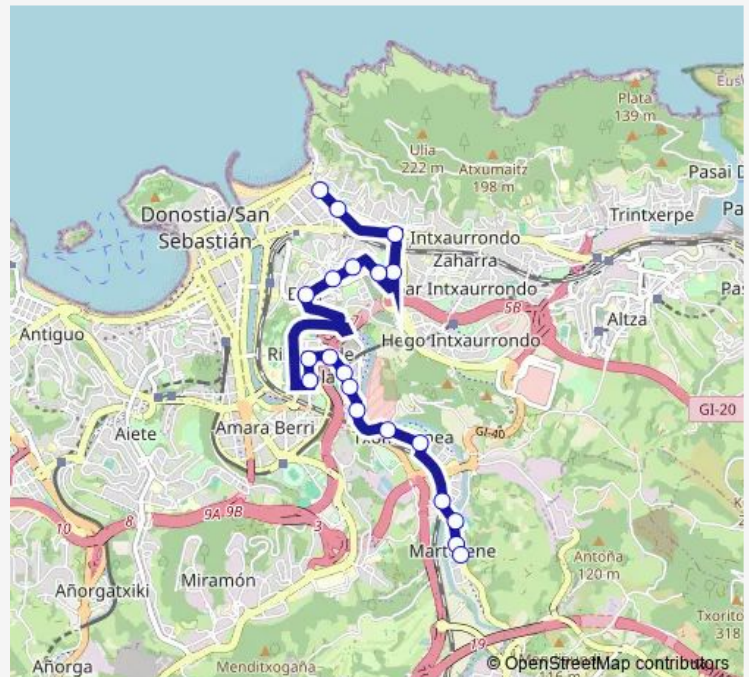

Friday 07:45-21:15

Saturday 08:45-21:15

Sunday 11:05-21:05

**Route info**

Direction: Groseko Anbulatorioa

Stops: 20

Trip Duration: 0 hour 26 min

41 — Gros-Egia-Martutene