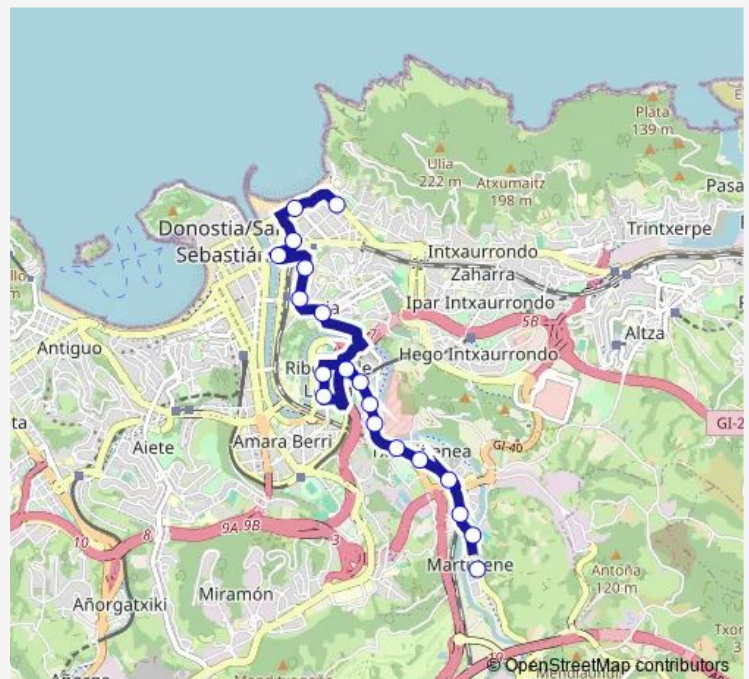

Friday 07:45-21:15

Saturday 08:45-21:15

Sunday 11:05-21:05

Route info

Direction: Groseko Anbulatorioa

Stops: 20

Trip Duration: 0 hour 25 min

41 — Gros-Egia-Martutene