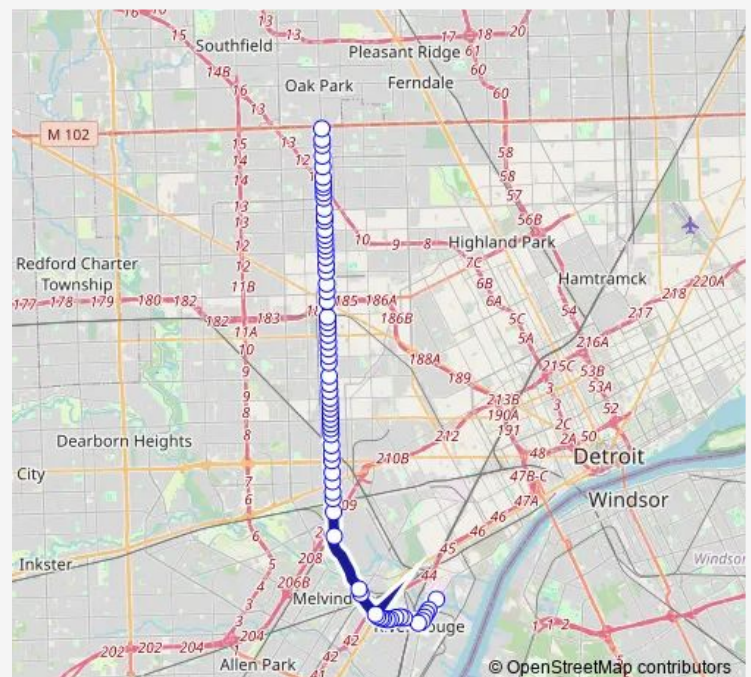

Schaefer & Lyndon

Schaefer @ 14044

Schaefer & Schoolcraft

Route schedule

Schaefer & 8 Mile — Jefferson & Brennan

Monday 05:45-22:00

Tuesday 05:45-22:00

Wednesday 05:45-22:00

Thursday 05:45-22:00

Friday 05:45-22:00

Saturday 07:00-20:45

Sunday 07:00-20:44

Route info

Direction: Schaefer & 8 Mile

Stops: 62

Trip Duration: 0 hour 44 min

41 — Schaefer

Schaefer & Grand River

Schaefer & I-96 Service Dr

Schaefer & Foley

Schaefer & Capitol

Schaefer & Wadsworth

Schaefer & Plymouth

Schaefer & Elmira

Route info

Direction: Jefferson & Brennan

Stops: 69

Trip Duration: 0 hour 44 min

Schaefer & Hemlock

Schaefer & Haggerty

Schaefer & Henson

Schaefer & Blesser