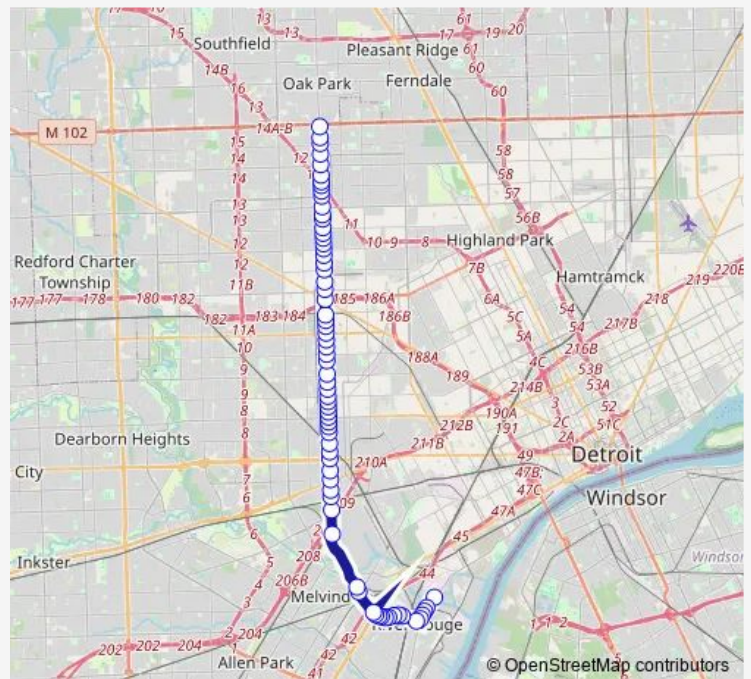

Bus 41 Schaefer

[Go to website](#)

Direction
 Schaefer & 8 Mile — Jefferson & Brennan
 62 stops
[Open route schedule](#)

- Schaefer & 8 Mile
- Schaefer & Chippewa
- Schaefer & Pembroke
- Schaefer & Vassar
- Schaefer & 7 Mile
- Schaefer & Margareta
- Schaefer & James Couzens
- Schaefer & Thatcher
- Schaefer & W Outer Dr
- Schaefer & McNichols
- Schaefer & Grove
- Schaefer & Florence
- Schaefer & Puritan
- Schaefer & Midland
- Schaefer & Keeler
- Schaefer & Fenkell
- Schaefer & Chalfonte
- Schaefer & Eaton
- Schaefer & Lyndon
- Schaefer @ 14044
- Schaefer & Schoolcraft

Route schedule

Schaefer & 8 Mile — Jefferson & Brennan

Monday	05:45-22:00
Tuesday	05:45-22:00
Wednesday	05:45-22:00
Thursday	05:45-22:00
Friday	05:45-22:00
Saturday	07:00-20:45
Sunday	07:00-20:44

Route info

Direction: Schaefer & 8 Mile
 Stops: 62
 Trip Duration: 0 hour 44 min

41 — Schaefer

Schaefer & Grand River

Schaefer & I-96 Service Dr

Schaefer & Foley

Schaefer & Capitol

Schaefer & Wadsworth

Schaefer & Plymouth

Sunday 06:41-20:46

Route info

Direction: Jefferson & Brennan

Stops: 69

Trip Duration: 0 hour 44 min

Schaefer & Hemlock

Schaefer & Haggerty

Schaefer & Henson