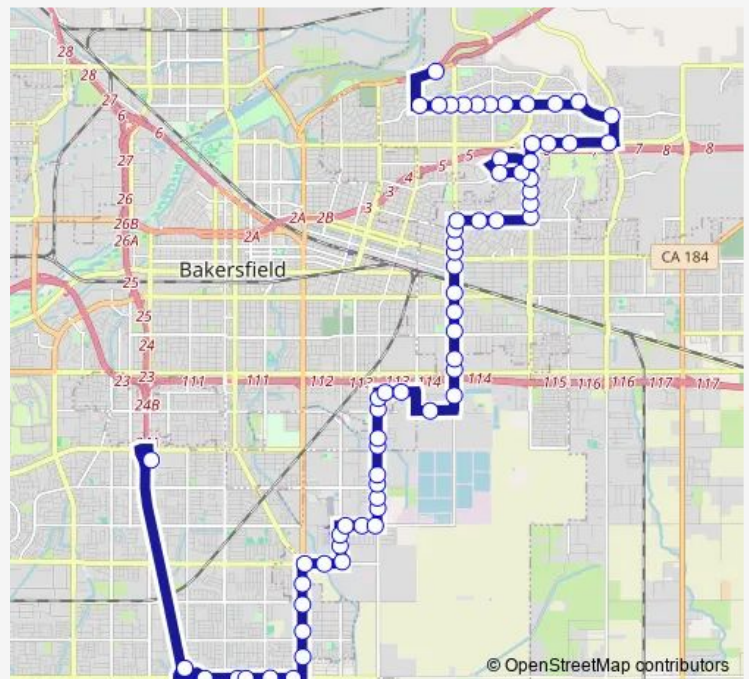

Bus 41 Valley Plaza/Bakersfield College

[Go to website](#)

Direction

Bakersfield College — Southwest Transit Center

72 stops

[Open route schedule](#)

- Bakersfield College
- Mount Vernon & University
- University & Dana
- University & Eton
- University & Wenatchee
- University & Rally
- University & Columbus
- University & Camden
- University & Panorama
- Panorama & Rancho Sierra
- Panorama & Fairfax
- Auburn & Fairfax
- Auburn & Parkfield
- Auburn & Aberdeen
- Auburn & La Costa
- Auburn & Highland
- Auburn & Maywood
- Oswell & Mall View
- Mallview & Target
- Bernard & New Market Way
- Bernard & Cleo

Route schedule

Bakersfield College — Southwest Transit Center

Monday	06:30-22:00
Tuesday	06:30-22:00
Wednesday	06:30-22:00
Thursday	06:30-22:00
Friday	06:30-22:00
Saturday	07:00-17:30
Sunday	07:00-17:30

Route info

Direction: Bakersfield College

Stops: 72

Trip Duration: 1 hour 27 min

■ 41 — Valley Plaza/Bakersfield College

Oswell & Bernard

Oswell & Kent

Oswell & Jade