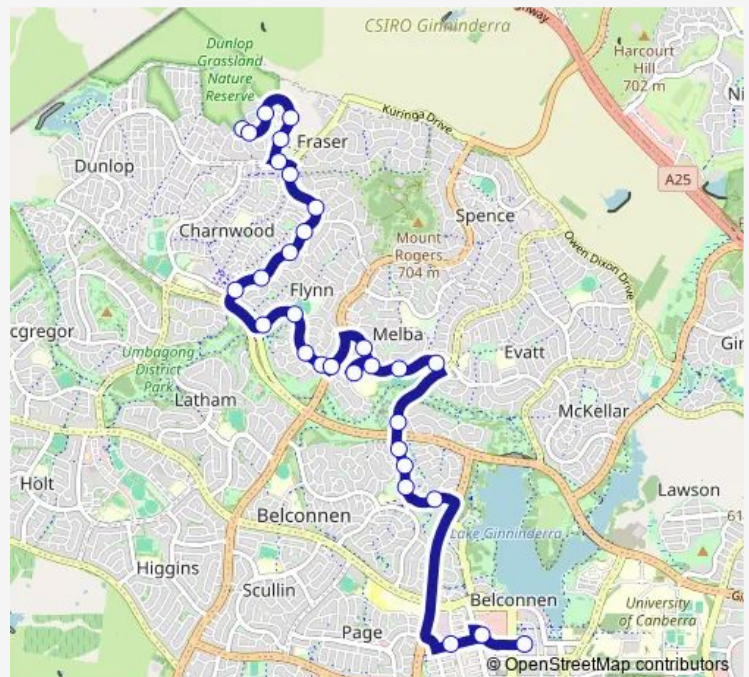

Companion Cr after 2nd Vickers Cr

Companion Cr before Noble Pl

Companion Cr at Homann Pl

Charnwood Shops Tillyard Dr

Tillyard Dr after Geeves Ct

Tillyard Dr after Mcdougall St

Route schedule

Radford College College St — Fraser West Terminus Shakespeare Cr

Route info

Direction: Radford College College St

Stops: 29

Trip Duration: 0 hour 36 min

41 — Fraser to Belconnen via Flynn & Melba

Tillyard Dr after Sadleir Pl

Tillyard Dr opp Barber Cr

Tillyard Dr before Kerrigan St

Direction: Fraser West Terminus Shakespeare Cr

Stops: 30

Trip Duration: 0 hour 32 min

John Cleland Cr before 1st Twelvetrees Cr

John Cleland Cr opp Florey Shops

John Cleland Cr before 2nd Twelvetrees Cr

Cohen St Interchange Plt 3