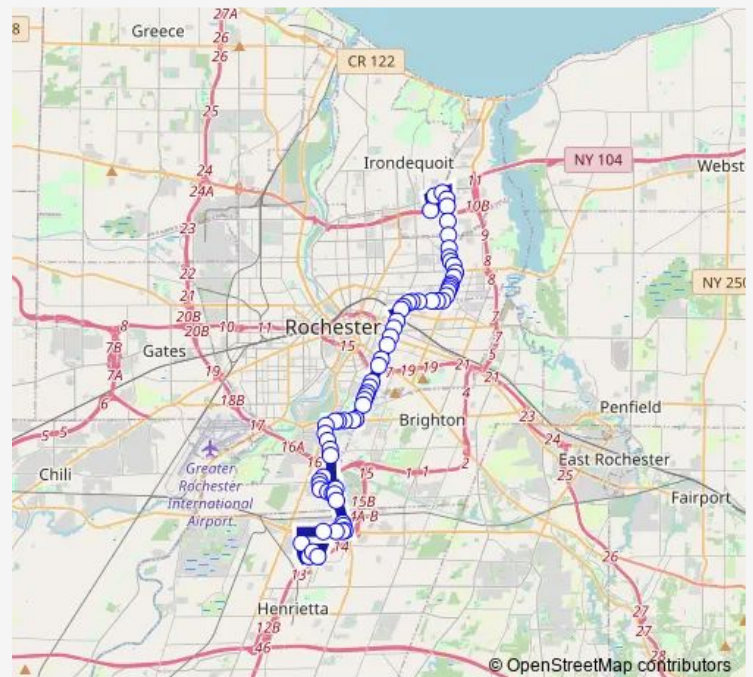

Hylan Drive Connection Hub (Wegmans)

Jefferson & Marketplace Dr

Jefferson & 755 Jefferson

Jefferson & Clay

Jefferson & opp Regional Market

E Henrietta & Jefferson

E Henrietta & Jarley

E Henrietta & 1095 E Henrietta

E Henrietta & South

E Henrietta & Brighton Park

E Henrietta & Boothe

Route schedule

Clay & Walmart — Skyview Connection Hub

Monday 06:06-22:03

Tuesday 06:06-22:03

Wednesday 06:06-22:03

Thursday 06:06-22:03

Friday 06:06-22:03

Saturday 08:20-21:19

Sunday 10:20-22:19

Route info

Direction: Clay & Walmart

Stops: 67

Trip Duration: 1 hour 1 min

41 — Culver/Goodman Crosstown

E Henrietta & Rosemount

Mt. Hope & 1372 Mt. Hope

Mt Hope & Elmwood

Elmwood & South

Elmwood & Rochester Psych Ctr

Elmwood & Azalea

Goodman & Elmwood