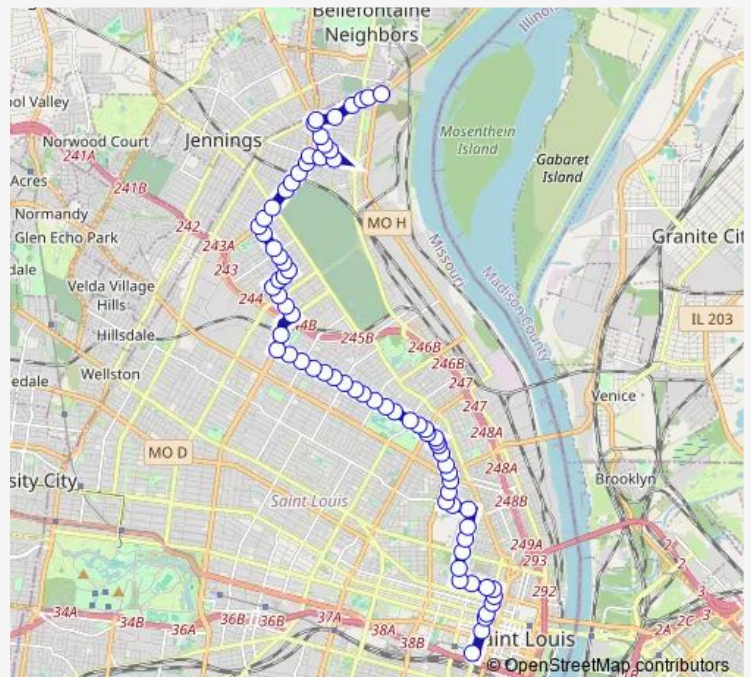

# Bus 41 Lee

[Go to website](#)

**Direction**  
 Riverview Transit Center — Civic Center Transit Center  
 73 stops  
[Open route schedule](#)

- Riverview Transit Center
- 8937 Riverview Wb
- Riverview @ Broadway Wb
- Riverview @ Church Wb
- Riverview @ Newby Wb
- Riverview @ Halls Ferry Circle Wb
- Halls Ferry @ Howell Sb
- Halls Ferry @ Hornsby Sb
- Halls Ferry @ Veronica Sb
- Halls Ferry @ Newby Sb
- Halls Ferry @ MC Laran Sb
- Mclaran @ Newby Wb
- Mclaran @ Annetta Wb
- Mclaran @ Riverview Wb
- Riverview @ Switzer Sb
- Riverview @ Eton Sb
- Riverview @ Vivian Sb
- Riverview @ West Florissant Sb
- Riverview @ Emma Sb
- Thekla @ Riverview Sb
- Thekla @ Gilmore Sb

**Route schedule**

Riverview Transit Center — Civic Center Transit Center

Monday	04:25-00:20 <sup>+1</sup>
Tuesday	04:25-00:20 <sup>+1</sup>
Wednesday	04:25-00:20 <sup>+1</sup>
Thursday	04:25-00:20 <sup>+1</sup>
Friday	04:25-00:20 <sup>+1</sup>
Saturday	04:25-00:20 <sup>+1</sup>
Sunday	04:25-00:20 <sup>+1</sup>

**Route info**

Direction: Riverview Transit Center  
 Stops: 73  
 Trip Duration: 0 hour 40 min

41 — Lee

Thekla @ Plover Sb

Thekla @ Thrush Sb

Thekla @ Davison Sb

Thekla @ Emerson Sb

Emerson @ Thekla Sb