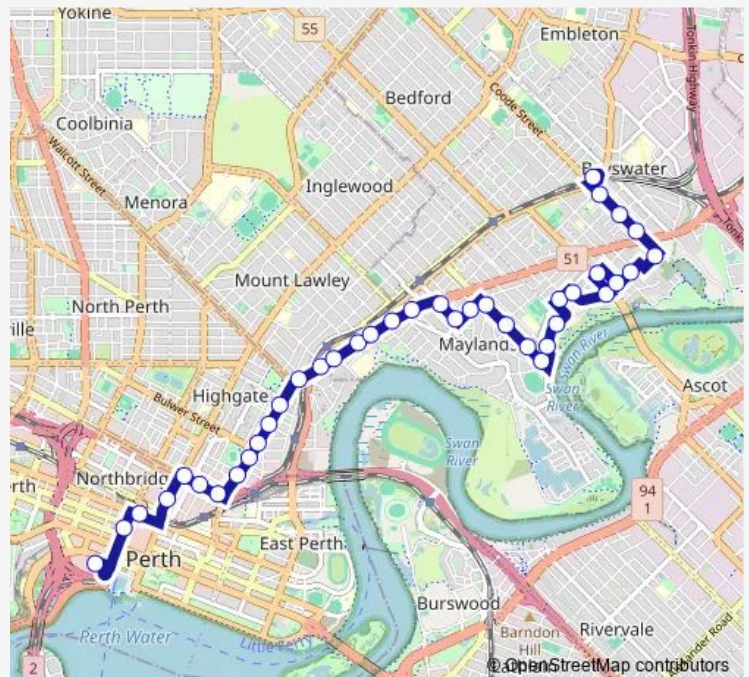

### Direction

Railway Pde Stand 5 — Elizabeth Quay Bus Stn Stand A4

40 stops

[Open route schedule](#)

- Railway Pde Stand 5
- King William St Before Olfe St
- King William St Before Station St
- King William St Before Guildford Rd
- Sutherland St After King William St
- Frinton St After Roberts St
- Crowther St After Frinton St
- Williamson St After Crowther St
- Stone St After Garratt Rd
- Percy Rd After Donald Wy
- Queen St Before Mcgann St
- Stone St Before Snell St
- Stone St Before Kelvin St
- Caledonian Av After Swan View Tce
- Caledonian Av Before Susan St
- Caledonian Av After Sarah St
- Caledonian Av Before East St
- East St After Falkirk Av
- Eighth Av After East St
- Eighth Av Before Guildford Rd
- Guildford Rd After Eighth Av

### Route info

Direction: Railway Pde Stand 5

Stops: 40

Trip Duration: 0 hour 45 min

Guildford Rd Before Sixth Av

Guildford Rd After Peninsula Rd

Guildford Rd After Fourth Av

Guildford Rd Before Second Av

Guildford Rd Before Ellesmere Rd

Guildford Rd After Stanley St

Guildford Rd After West Pde

Lord St After Walcott St

Lord St Before Broome St

Lord St After Windsor St

Lord St After Coolgardie Tce

Lord St After Brewer St

## Route info

Direction: Elizabeth Quay Bus Stn Stand A4

Stops: 39

Trip Duration: 0 hour 36 min

Caledonian Av Before Swanview Tce

Stone St After Kelvin St

Stone St Before Snell St

Queen St Before Traylen Rd