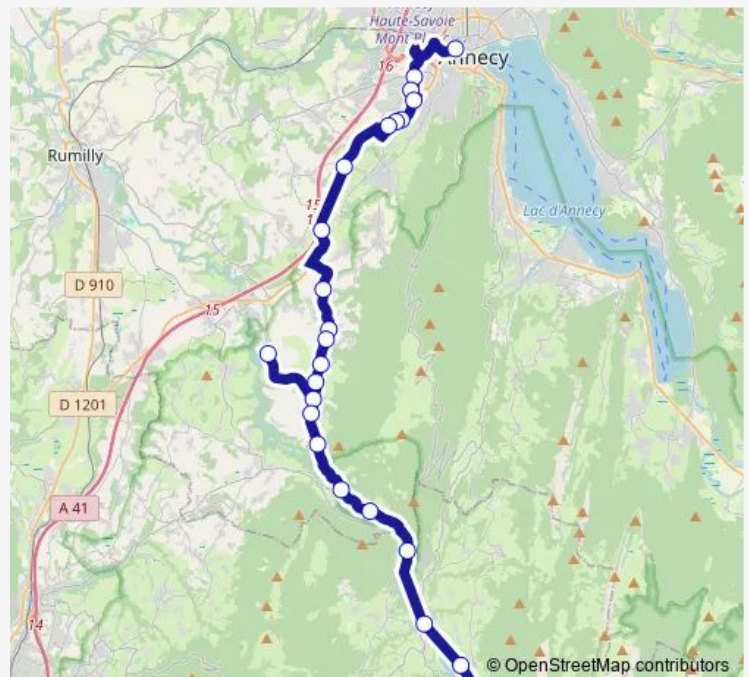

### Route schedule

Gare Routiere — College

Monday 12:20-17:50

Tuesday 12:20-17:50

Wednesday 12:20-17:50

Thursday 12:20-17:50

Friday 12:20-17:50

Saturday 12:20-17:50

### Route info

Direction: Gare Routiere

Stops: 24

Trip Duration: 1 hour 0 min

41 — Ligne 41 - Le Chatelard / Annecy

Place DES Cantalous

LE Rocher

College

## Direction

College — Gare Routiere

24 stops

[Open route schedule](#)

College

LE Rocher

Place DES Cantalous

Martinod