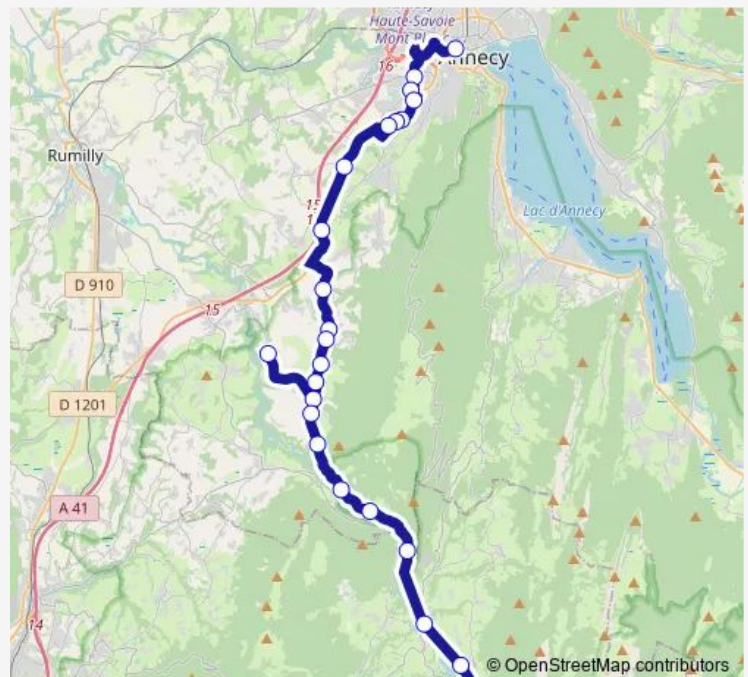

### Route schedule

Gare Routiere — College

Monday 12:20-17:50

Tuesday 12:20-17:50

Wednesday 12:20-17:50

Thursday 12:20-17:50

Friday 12:20-17:50

Saturday 12:20-17:50

### Route info

Direction: Gare Routiere

Stops: 24

Trip Duration: 1 hour 9 min

41 — Ligne 41 - Le Chatelard / Annecy

Place DES Cantalous

LE Rocher

College

## Direction

College — Gare Routiere

24 stops

[Open route schedule](#)

College

LE Rocher

Place DES Cantalous

Martinod