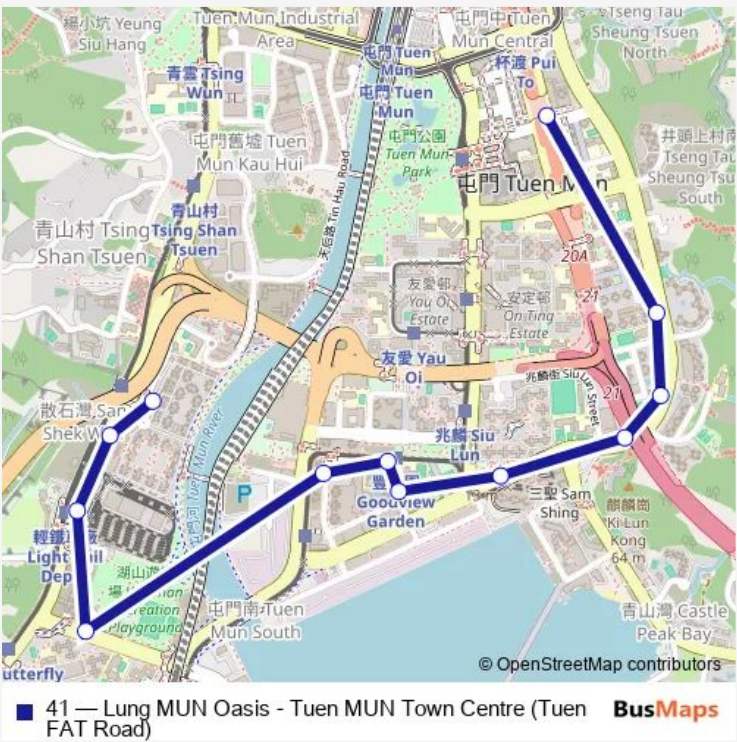

Bus 41 Lung MUN Oasis - Tuen MUN Town Centre (Tuen FAT Road)

[Go to website](#)

Direction
LUNG MUN OASIS PTI — TUEN MUN TOWN CENTRE (TUEN FAT ROAD)
 12 stops
[Open route schedule](#)

- LUNG MUN OASIS PTI
- LUNG MUN ROAD, NEAR GLORIOUS GARDEN|LUNG MUN ROAD, OUTSIDE GLORIOUS GARDEN|LUNG MUN ROAD, NEAR GLORIOUS GARDEN BLOCK 2
- Lung MUN Road, Near SUN Tuen MUN Centre|Lung MUN Road, Outside SUN Tuen MUN Centre|Lung MUN Road, Near Tuen MUN BUS Maintenance Centre, MTR Tuen MUN Depot
- WU SHAN ROAD, NEAR BUTTERFLY BEACH SPORTS CENTRE
- HANG FU STREET, NEAR NERINE COVE BLOCK 5
- HANG FU STREET, NEAR CHING CHUNG HAU PO WOON SECONDARY SCHOOL
- HANG FU STREET, NEAR N.L.S.I. PEACE EVANGELICAL SECONDARY SCHOOL
- HOI WING ROAD, NEAR MOUSE ISLAND CHILDREN'S PLAYGROUND
- Castle Peak Road - Castle Peak Bay, Outside Tuen MUN SIU LUN Government Complex|Castle Peak Road - Castle Peak Bay, Outside Csbs Mrs. AW Boon HAW Secondary School|Castle Peak Road - Castle Peak Bay, Outside Tuen MUN SIU LUN Government Complex
- Castle Peak Road - Castle Peak Bay, Outside Tsing SIN Playground
- Castle Peak Road-Castle Peak Bay, Outside Block 8, CHI LOK FA Yuen|Castle Peak Road - Castle Peak Bay, Near CHI LOK FA Yuen Block 8
- TUEN MUN TOWN CENTRE (TUEN FAT ROAD)

Route info
 Direction: LUNG MUN OASIS PTI
 Stops: 12
 Trip Duration: 0 hour 11 min

Direction

TUEN MUN TOWN CENTRE (TUEN FAT ROAD) —
LUNG MUN OASIS PTI

9 stops

[Open route schedule](#)

TUEN MUN TOWN CENTRE (TUEN FAT ROAD)

Saturday 06:20-20:00

Sunday 06:20-20:00

Route info

Direction: TUEN MUN TOWN CENTRE (TUEN FAT
ROAD)

Stops: 9

Trip Duration: 0 hour 11 min

41 Bus time schedules and route maps are available in an offline PDF at busmaps.com. Use the busmaps.com website to see live bus times, train schedule or subway schedule, and step-by-step directions for all public transit in Tuen Mun