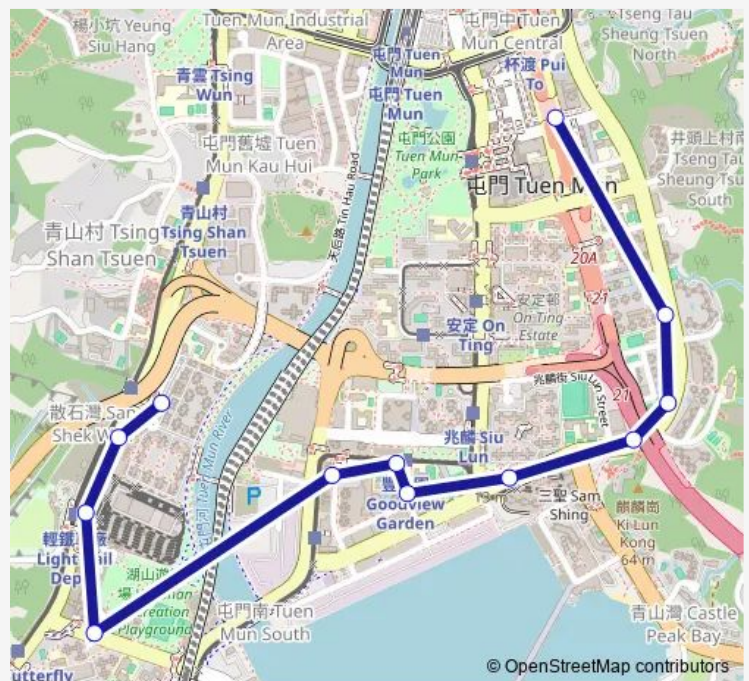

Hang FU Street, Near Nerine Cove Block 5

Hang FU Street, Near Ching Chung HAU PO Woon Secondary School

Hang FU Street, Near N.L.S.I. Peace Evangelical Secondary School

HOI Wing Road, Near Mouse Island Children'S Playground

Castle Peak Road - Castle Peak Bay, Outside Tsing SIN Playground

Castle Peak Road-Castle Peak Bay, Outside Block 8, CHI LOK FA Yuen|Castle Peak Road - Castle Peak Bay, Near CHI LOK FA Yuen Block 8

Tuen MUN Town Centre (Tuen FAT Road)

Route schedule

Lung MUN Oasis Pti — Tuen MUN Town Centre (Tuen FAT Road)

| | |
|-----------|-------------|
| Monday | 06:00-20:00 |
| Tuesday | 06:00-20:00 |
| Wednesday | 06:00-20:00 |
| Thursday | 06:00-20:00 |
| Friday | 06:00-20:00 |
| Saturday | 06:00-20:00 |
| Sunday | 06:00-20:00 |

Route info

Direction: Lung MUN Oasis Pti

Stops: 12

Trip Duration: 0 hour 12 min

Direction

Tuen MUN Town Centre (Tuen FAT Road) — Lung MUN Oasis Pti

9 stops

[Open route schedule](#)