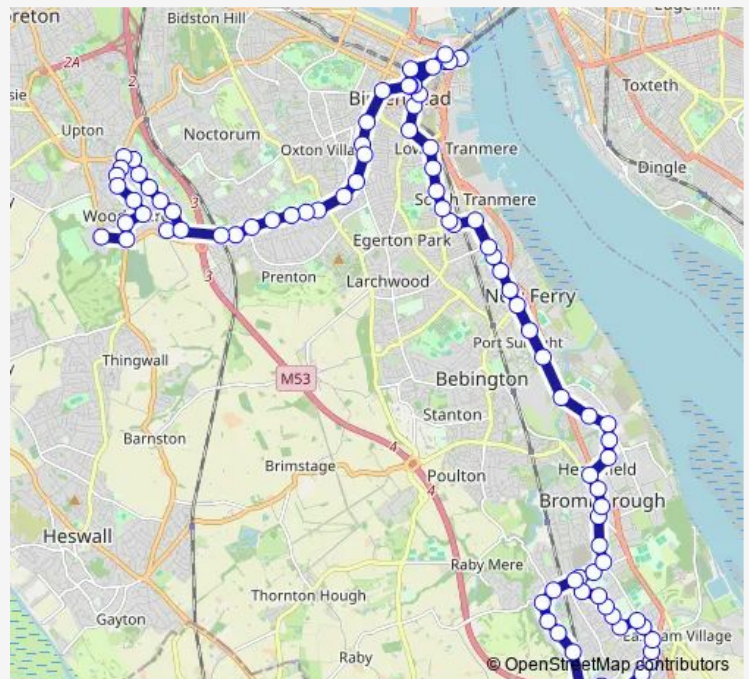

Bus 41 Eastham Rake Station - Arrowe Park Hospital

[Go to website](#)

**Direction**

Westminster Drive — Arrowe Park Hospital Internal Grounds

90 stops

[Open route schedule](#)

- Westminster Drive
- Bromborough Station
- Birkdale Avenue
- Fairhaven Drive
- Brookhurst Road
- Turriff Drive
- Scafell Close
- Eastham Rake Station
- Mill Park Drive
- Hatton Avenue
- Clifton Avenue
- Delamere Avenue
- Calveley Avenue
- Eastham Rake
- Adaston Avenue
- Carlett Boulevard
- Bridle Road
- Heygarth Road
- Wingate Road
- Kilburn Avenue
- Manor Road

Route schedule

Westminster Drive — Arrowe Park Hospital Internal Grounds

Monday	05:05-23:41
Tuesday	05:05-23:41
Wednesday	05:05-23:41
Thursday	05:05-23:41
Friday	05:05-23:41
Saturday	05:05-23:41
Sunday	06:24-23:41

Route info

Direction: Westminster Drive

Stops: 90

Trip Duration: 1 hour 16 min

41 — Eastham Rake Station - Arrowe Park Hospital

Raeburn Primary School

Allport Road

Brancote Gardens