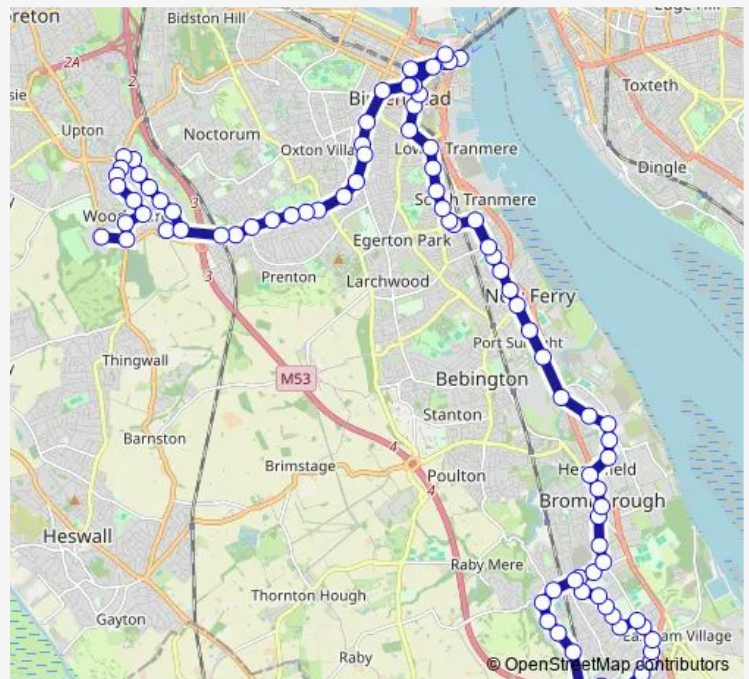

Bus 41 Eastham Rake Station - Arrowe Park Hospital

[Go to website](#)

Direction

Westminster Drive — Arrowe Park Hospital Internal Grounds

90 stops

[Open route schedule](#)

- Westminster Drive
- Bromborough Station
- Birkdale Avenue
- Fairhaven Drive
- Brookhurst Road
- Turriff Drive
- Scafell Close
- Eastham Rake Station
- Mill Park Drive
- Hatton Avenue
- Clifton Avenue
- Delamere Avenue
- Calveley Avenue
- Eastham Rake
- Adaston Avenue
- Carlett Boulevard
- Bridle Road
- Heygarth Road
- Wingate Road
- Kilburn Avenue
- Manor Road

Route schedule

Westminster Drive — Arrowe Park Hospital Internal Grounds

Monday	05:05-23:49
Tuesday	05:05-23:49
Wednesday	05:05-23:49
Thursday	05:05-23:49
Friday	05:05-23:49
Saturday	05:05-23:49
Sunday	06:24-23:51

Route info

Direction: Westminster Drive

Stops: 90

Trip Duration: 1 hour 12 min

41 — Eastham Rake Station - Arrowe Park Hospital

Raeburn Primary School

Allport Road

Brancote Gardens

Terminus Road

Eastern Avenue

Port Causeway

Shore Drive

Willowbank Road

Legh Road

New Ferry Park

Hassal Road