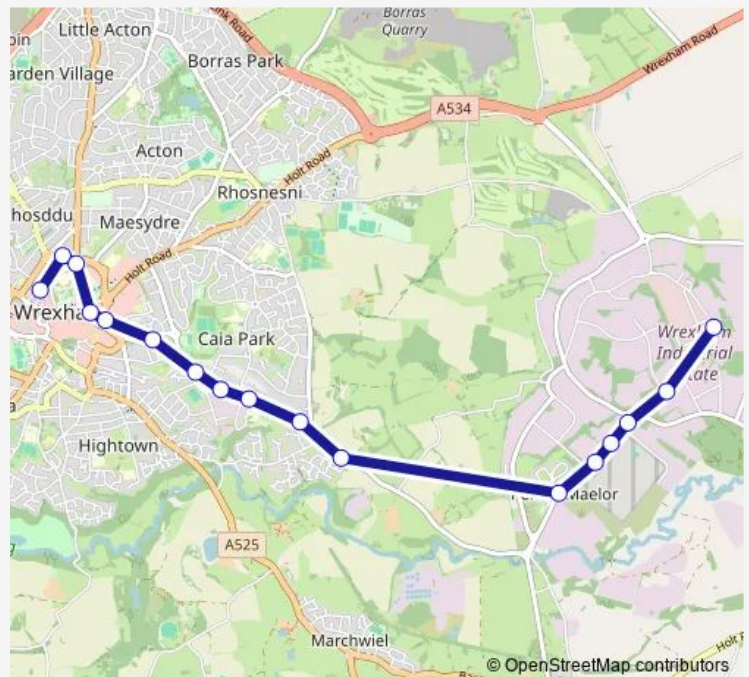

Thursday 05:25-22:15

Friday 05:25-22:15

Saturday 05:25-22:15

Sunday —

Route info

Direction: Wrexham Bus Station 2

Stops: 37

Trip Duration: 0 hour 44 min