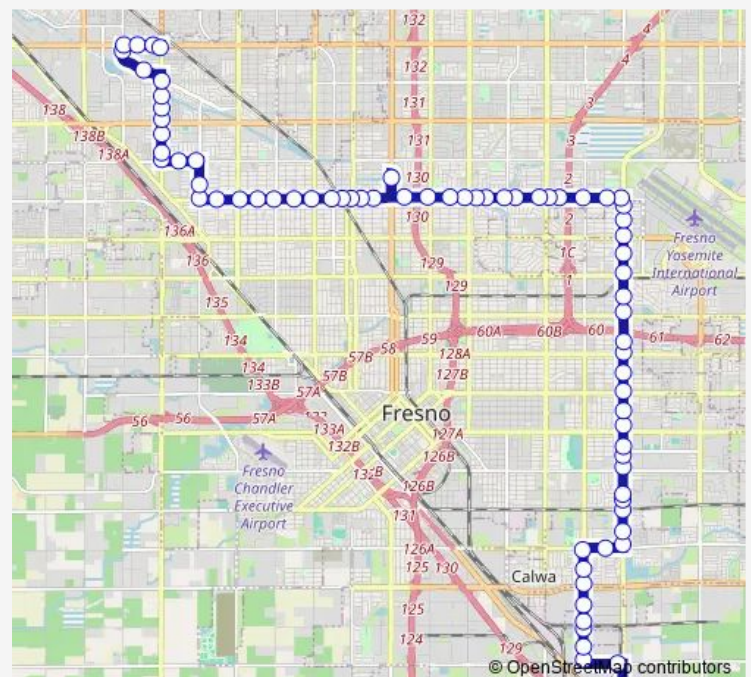

NW Hughes - Lorna

SE Shields - Hughes

SE Shields - Crystal

SE Shields - West

SE Shields - Teilman

SW Shields - Fruit

SE Shields - Adoline

SW Shields - Palm

### Route schedule

SW Marks - Shaw — Grand - Harding

Monday 05:40-21:15

Tuesday 05:40-21:15

Wednesday 05:40-21:15

Thursday 05:40-21:15

Friday 05:40-21:15

Saturday 07:20-18:20

### Route info

Direction: SW Marks - Shaw

Stops: 74

Trip Duration: 1 hour 9 min

41 — Malaga/Shields/Chestnut

SE Shields - Wishon

SE Shields - Maroa

SE Shields - College

## Route info

Direction: Grand - Harding

Stops: 78

Trip Duration: 1 hour 10 min

NE Chestnut - Mckenzie

NE Chestnut - Belmont

NE Chestnut - Harvey

NE Chestnut - Olive