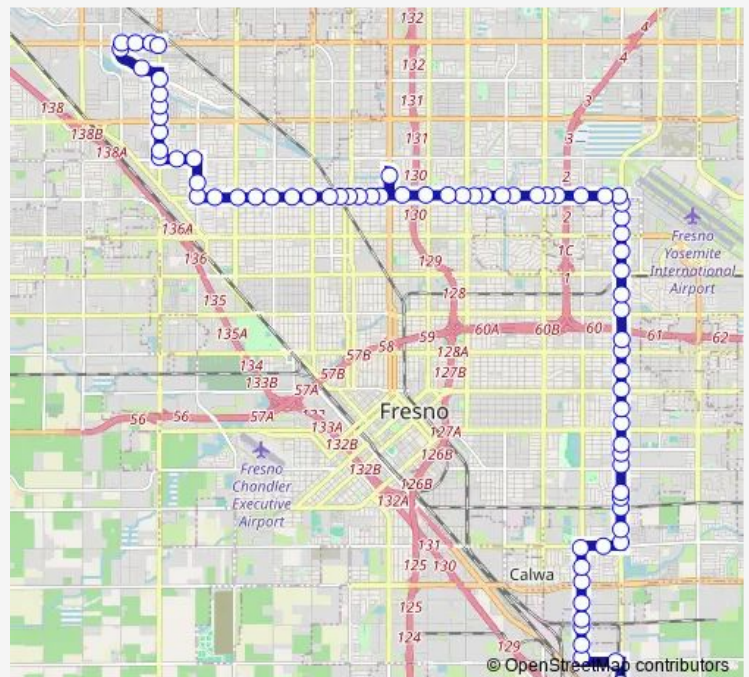

Route schedule

Grand - Harding — Marks - Shaw

Monday	06:00-20:49
Tuesday	06:00-20:49
Wednesday	06:00-20:49
Thursday	06:00-20:49
Friday	06:00-20:49
Saturday	07:05-18:05
Sunday	07:05-18:05

Route info

Direction: Grand - Harding

Stops: 78

Trip Duration: 1 hour 10 min

41 — Malaga/Shields/Chestnut

NE Chestnut - Montecito
SE Chestnut - Mono
NE Chestnut - Huntington
NE Chestnut - Tulare
NE Chestnut - Mckenzie
NE Chestnut - Belmont
NE Chestnut - Harvey
NE Chestnut - Olive
NE Chestnut - Floradora
NE Chestnut - Mckinley
SE Chestnut - Cambridge
Chestnut - Clinton
SE Chestnut - Princeton
NE Chestnut - Simpson
NW Shields - Chestnut
NE Shields - Sierra Vista
NW Shields - Maple
NW Shields - Barton
Shields - Cedar
4175 E Shields
NW Shields - Eighth
NW Shields - Millbrook
NW Shields - Bond
3173 E Shields -Target
NW Shields - First
NW Shields - Callisch
NW Shields - Fresno
NE Shields - Effie
Manchester Transit Center WB 41

NE Shields - DEL Mar

NW Shields - College

NW Shields - Maroa

NE Shields - Wishon

NW Shields - VAN Ness

NW Shields - Palm

NW Shields - Thorne

NW Shields - Fruit

Saturday 07:20-18:20

Sunday 07:20-18:20

Route info

Direction: Marks - Shaw

Stops: 74

Trip Duration: 1 hour 8 min

Manchester Transit Center EB 41

SE Shields - Effie