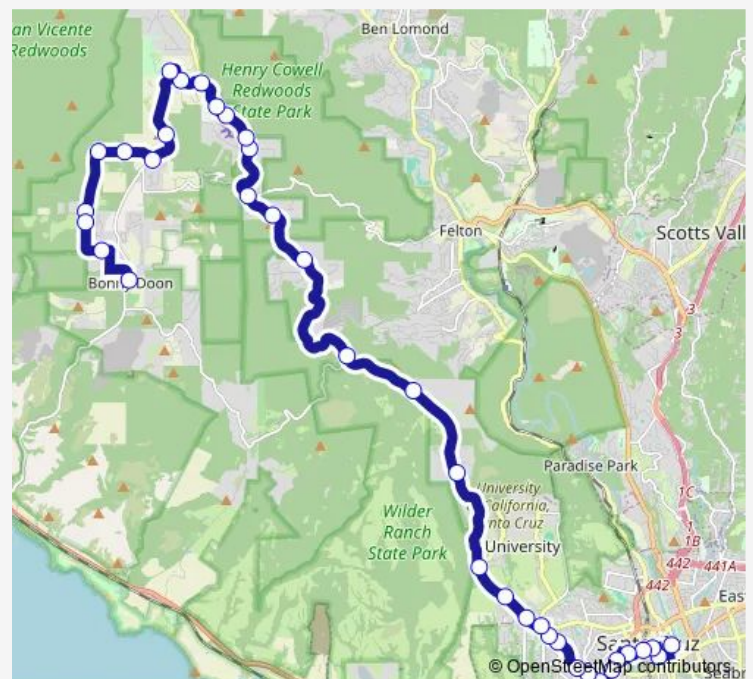

Empire Grade & Mcgivern Way

### Route schedule

River St S. & Soquel Ave — Bonny Doon Rd & Pine Flat Rd

Monday 05:50-06:50

Tuesday 05:50-06:50

Wednesday 05:50-06:50

Thursday 05:50-06:50

Friday 05:50-06:50

Saturday —

### Route info

Direction: River St S. & Soquel Ave

Stops: 37

Trip Duration: 0 hour 40 min

41 — Empire Grade - Bonny Doon

Empire Grade & Felton Empire Rd

Empire Grade & Feather Ln

Empire Grade & Sunlit Ln

## Route info

Direction: Bonny Doon Rd &amp; Pine Flat Rd

Stops: 31

Trip Duration: 0 hour 50 min

Mission & Rigg

Walnut & California

Walnut Ave & Chestnut

Walnut Ave & Center