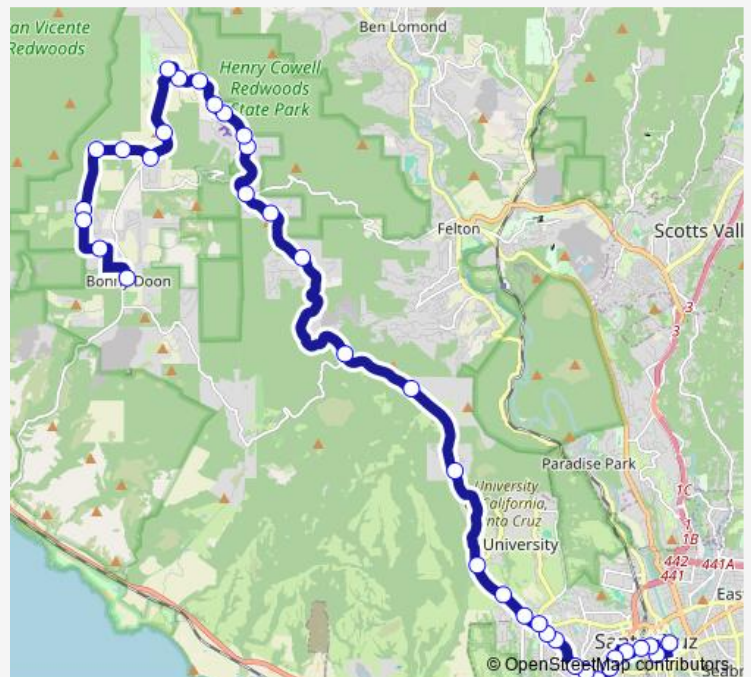

Bay Dr & Iowa Dr

Bay Dr & Meder

High & Bay Dr (Ucsc - Main Gate)

High & Western

Empire Grade (Ucsc - Arboretum)

Empire Grade & Heller Dr

Empire Grade (Waldorf School)

Empire Grade (at Mile 1306)

Empire Grade & Smith Grade

Empire Grade & Pineridge Rd

Empire Grade & Mcgivern Way

Route schedule

River St S. & Soquel Ave — Bonny Doon Rd & Pine Flat Rd

Monday	05:50-06:50
Tuesday	05:50-06:50
Wednesday	05:50-06:50
Thursday	05:50-06:50
Friday	05:50-06:50
Saturday	—
Sunday	—

Route info

Direction: River St S. & Soquel Ave

Stops: 37

Trip Duration: 0 hour 40 min

41 — Empire Grade - Bonny Doon

Empire Grade & Felton Empire Rd

Empire Grade & Feather Ln

Empire Grade & Sunlit Ln

Thursday 06:30-07:30

Friday 06:30-07:30

Saturday —

Sunday —

Route info

Direction: Bonny Doon Rd & Pine Flat Rd

Stops: 31

Trip Duration: 0 hour 50 min