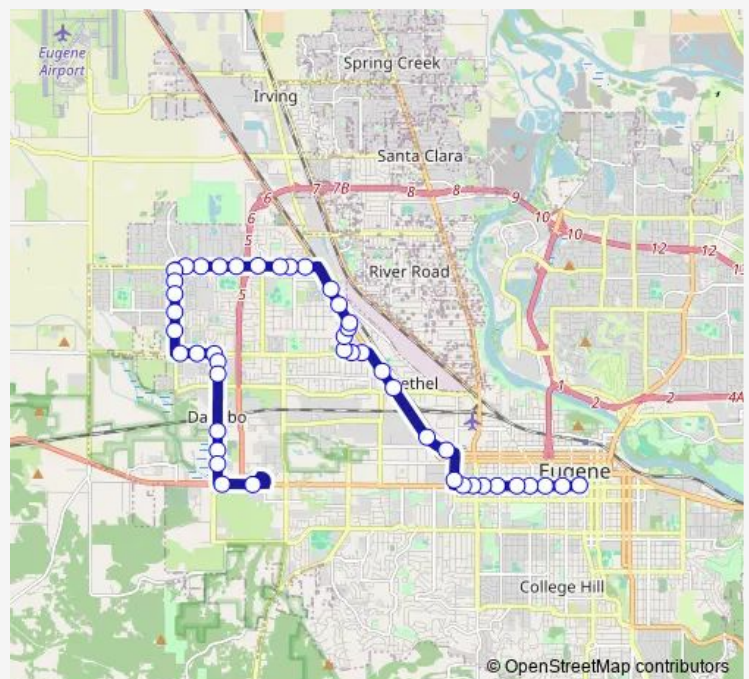

S/S of Fairfield W of Hwy 99

E/S of Hwy 99 N of Fairfield

E/S of Hwy 99 S of Bethel

Route schedule

Eugene Station, Bay C — S/S of 11th W of Commerce (Walmart)

Monday 05:31-22:30

Tuesday 05:31-22:30

Wednesday 05:31-22:30

Thursday 05:31-22:30

Friday 05:31-22:30

Saturday 06:30-22:30

Sunday 07:24-20:30

Route info

Direction: Eugene Station, Bay C

Stops: 45

Trip Duration: 0 hour 38 min

41 — Barger/West 11th Ave.

E/S of Hwy 99 N of Bethel

N/S of Barger W of Century

N/S of Barger W of Clarey

N/S of Barger E of Altimont

N/S of Barger W of Echo Hollow

N/S of Barger E of Laurelhurst

N/S of Barger W of Golden Gardens

Route info

Direction: N/S of 11th W of Commerce (Target)

Stops: 49

Trip Duration: 0 hour 45 min

S/S of Barger W of Empire Park

W/S of Hwy 99 S of Barger

W/S of Hwy 99 of Lakewood

W/S of Jacobs S of Pattison