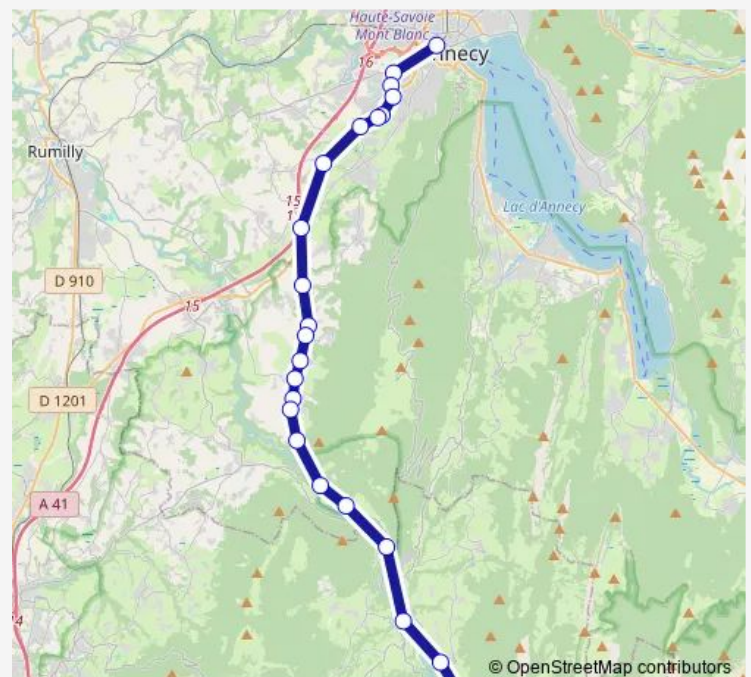

Allèves, Chef Lieu

Allèves, Martinod

Lescheraines, Pl Cantalous

Route schedule

Anney, Gare Quai Nord — Le Châtelard, College

Monday 12:20

Tuesday 12:20

Wednesday 12:20

Thursday 12:20

Friday 12:20

Saturday 12:20

Sunday —

Route info

Direction: Anney, Gare Quai Nord

Stops: 23

Trip Duration: 0 hour 50 min

41 — B 41

BusMaps

La Motte-en-Bauges , Le Rocher

Le Châtelard, College

Direction

Le Châtelard, College — Annecy, Gare Quai Nord

23 stops

[Open route schedule](#)