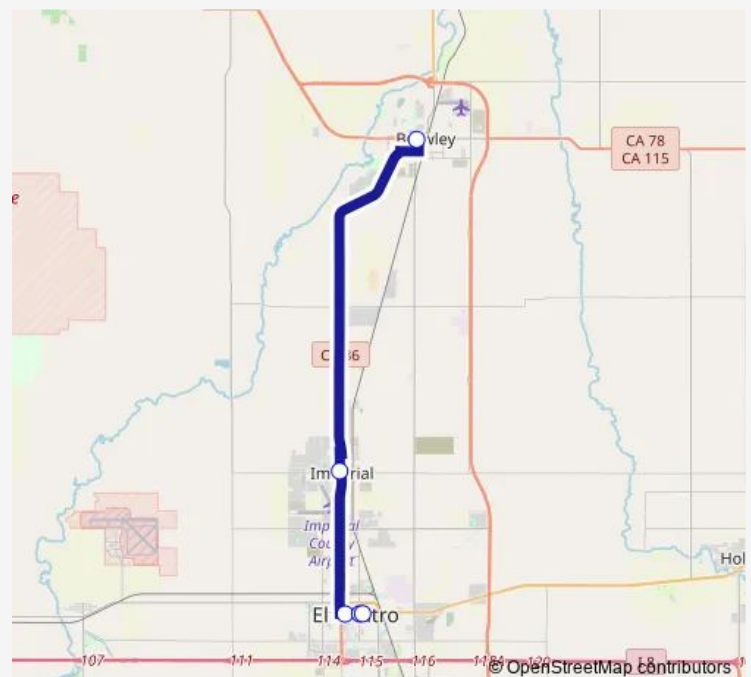

### Direction

5th Street/G Street — State Street/7th Street

5 stops

[Open route schedule](#)

5th Street/G Street

Imperial Avenue/Worthington Road

State Street/14th Street

State Street/8th Street

State Street/7th Street

### Route schedule

5th Street/G Street — State Street/7th Street

Monday	06:42
Tuesday	06:42
Wednesday	06:42
Thursday	06:42
Friday	06:42
Saturday	—
Sunday	—

### Route info

Direction: 5th Street/G Street

Stops: 5

Trip Duration: 0 hour 28 min

41 Bus time schedules and route maps are available in an offline PDF at [busmaps.com](https://busmaps.com). Use the [busmaps.com](https://busmaps.com) website to see live bus times, train schedule or subway schedule, and step-by-step directions for all public transit in El Centro