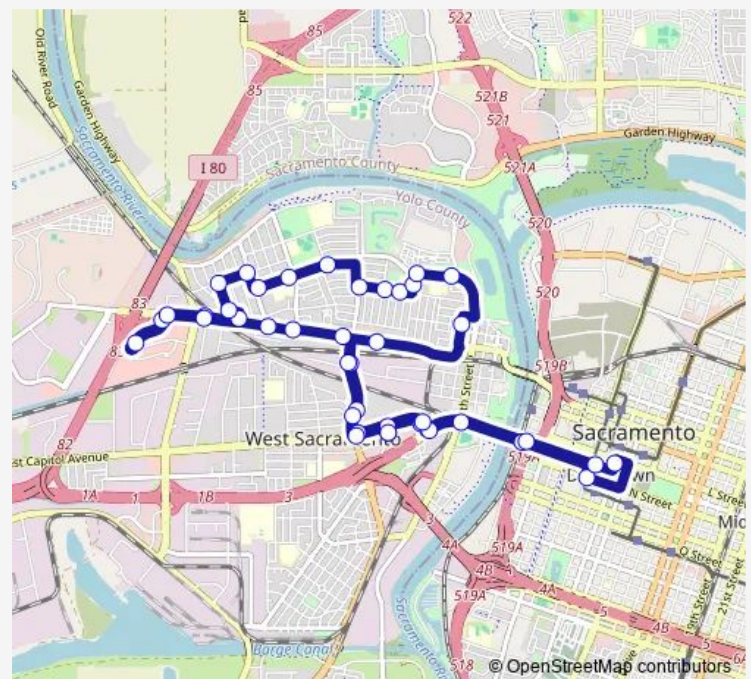

Anna at Holland Eb

Cummins at Kegle Eb

Cummins at Hardy Eb

Route schedule

West Sacramento Transit Center — West Sacramento Transit Center

Monday 06:20-19:20

Tuesday 06:20-19:20

Wednesday 06:20-19:20

Thursday 06:20-19:20

Friday 06:20-19:20

Saturday —

Sunday —

Route info

Direction: West Sacramento Transit Center

Stops: 41

Trip Duration: 0 hour 50 min

41 — Route 41

Cummins at Fairway Eb

Douglas at Cummins Nb

Lighthouse at Douglas Eb

Lighthouse at Fountain Eb

6th St. at Andrew Sb

Sacramento at Douglas

Jefferson at Triangle Court Sb

Jefferson at Michigan

W. Capitol at Jefferson Eb

W. Capitol at Merkley

Garden at W. Capitol Sb

Tower Bridge Gtwy at Garden Eb

Tower Bridge Gtwy at Raley Field Eb

Capitol Mall at Front Eb

N St. at 7th St.