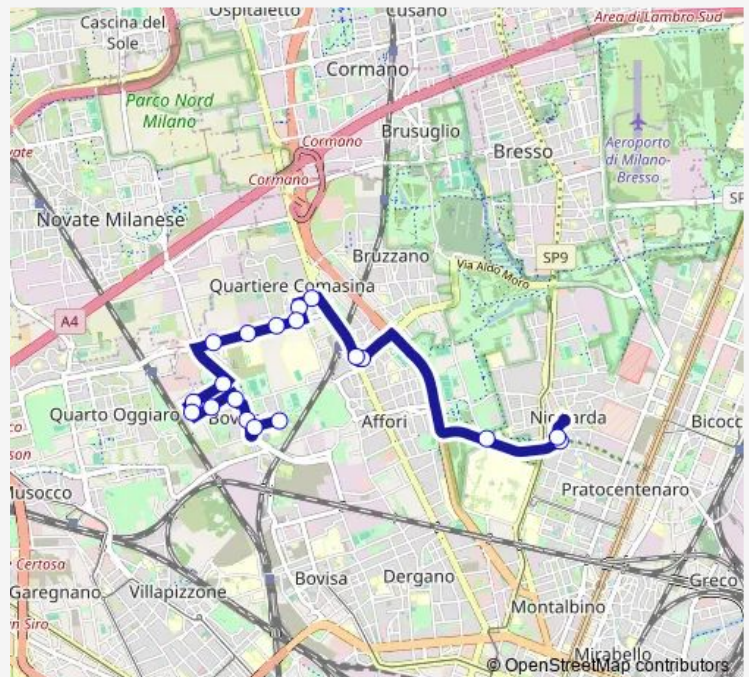

### Direction

via giovanni danzi — q.re bovisasca

19 stops

[Open route schedule](#)

via giovanni danzi

via giovanni danzi

via majorana (pronto soccorso)

via da seregno via astesani

via maffi via sertoli

via gentile da fabriano

via cercovo (q.re bovisasca)

via bovisasca via el alamein

via bovisasca via gabbro

via gabbro via bovisasca

q.re bovisasca

### Route schedule

via giovanni danzi — q.re bovisasca

Monday	05:58-00:18 <sup>+1</sup>
Tuesday	05:58-00:18 <sup>+1</sup>
Wednesday	05:58-00:18 <sup>+1</sup>
Thursday	05:58-00:18 <sup>+1</sup>
Friday	05:58-00:18 <sup>+1</sup>
Saturday	06:03-00:18 <sup>+1</sup>
Sunday	06:03-00:18 <sup>+1</sup>

### Route info

Direction: via giovanni danzi

Stops: 19

Trip Duration: 0 hour 29 min

■ 41 — niguarda - q.re bovisasca