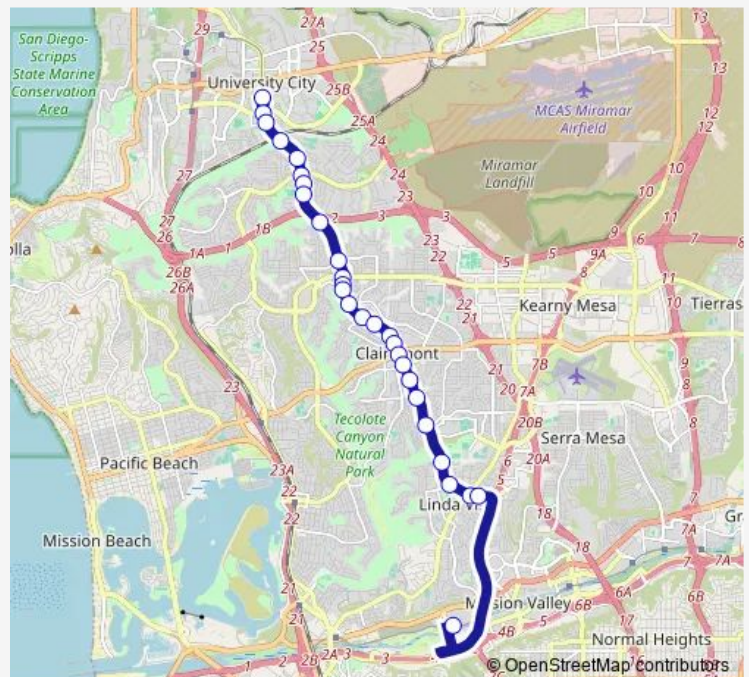

Genesee Av & Hwy 52 (Ramp)

### Route schedule

Fashion Valley Transit Center — UTC Transit Center

Monday 06:07-22:09

Tuesday 06:07-22:09

Wednesday 06:07-22:09

Thursday 06:07-22:09

Friday 06:07-22:09

Saturday 06:07-22:09

### Route info

Direction: Fashion Valley Transit Center

Stops: 28

Trip Duration: 0 hour 31 min

41 — Fashion Valley - Ucsd

Genesee Av & April Ct

Genesee Av & Radcliffe Ln

Genesee Av & Governor Dr