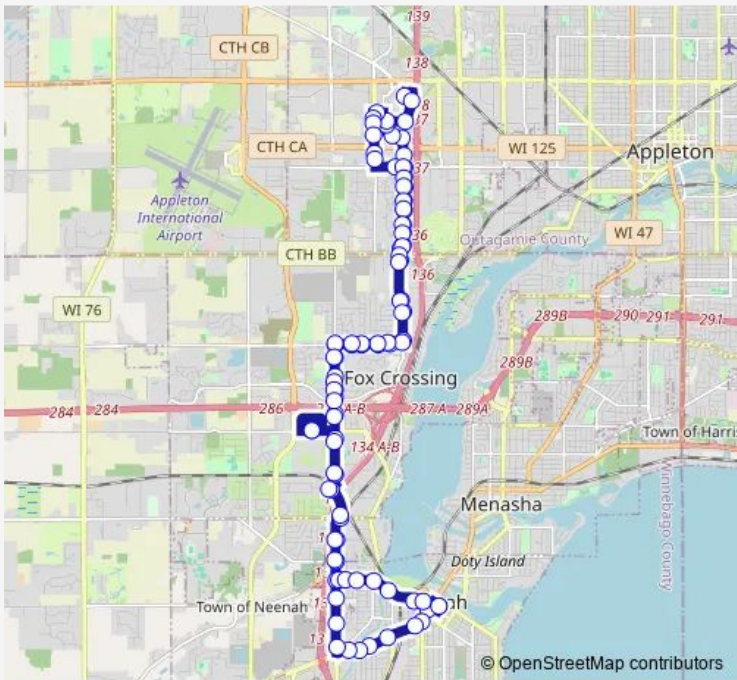

## Bus 41 West Fox Valley

[Go to website](#)

**Direction**  
 Neenah Transit Center — Neenah Transit Center  
 95 stops  
[Open route schedule](#)

- Neenah Transit Center
- S Commercial & W Franklin
- S Commercial & W Winneconne
- W Winneconne & Isabella
- W Winneconne @ Washington Park
- W Winneconne & Zemlock
- W Winneconne & Reddin
- 1005 W Winneconne
- 640 S Green Bay
- S Green Bay & Plummer
- S Green Bay & Geiger
- S Green Bay & Main
- N Green Bay & North
- N Green Bay & Chapman
- N Green Bay & Winchester
- N Green Bay & American
- Cold Spring & Wheeler
- Cold Spring & N Zephyr
- 1251 Jacobsen Rd
- Cold Spring & Westfield
- Cold Spring & W American

Route schedule  
 Neenah Transit Center — Neenah Transit Center

Monday	07:15-18:15
Tuesday	07:15-18:15
Wednesday	07:15-18:15
Thursday	07:15-18:15
Friday	07:15-18:15
Saturday	08:15-18:15
Sunday	—

Route info  
 Direction: Neenah Transit Center  
 Stops: 95  
 Trip Duration: 0 hour 55 min

1424 S Nicolet

S Nicolet & W Pine

S Nicolet & Medard

S Nicolet & Boardwalk

S Nicolet & Park Place

S Nicolet & W Spencer

S Nicolet & W Lawrence

120 N Mall Dr @ Kwik Trip

Smith & Isabella

W Columbian & Church

Neenah Transit Center

41 Bus time schedules and route maps are available in an offline PDF at [busmaps.com](https://busmaps.com). Use the [busmaps.com](https://busmaps.com) website to see live bus times, train schedule or subway schedule, and step-by-step directions for all public transit in Appleton