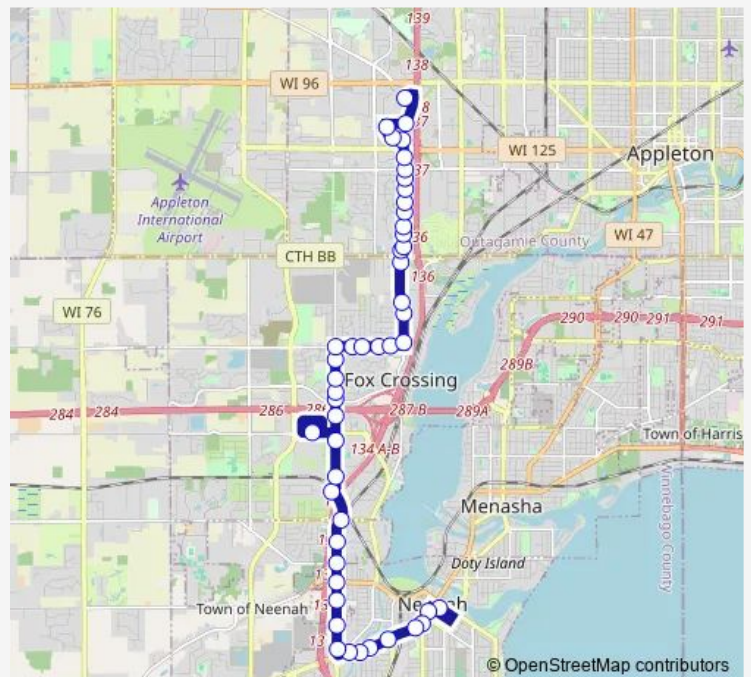

Bus 41 41 - West Fox Valley

[Go to website](#)

Direction
 Neenah Transit Center — Fox River Mall @ East Entrance
 48 stops
[Open route schedule](#)

- Neenah Transit Center
- S Commercial & W Franklin
- S Commercial & W Winneconne
- W Winneconne & Isabella
- W Winneconne @ Washington Park
- W Winneconne & Zemlock
- W Winneconne & Reddin
- 1005 W Winneconne
- 640 S Green Bay
- S Green Bay & Plummer
- S Green Bay & Geiger
- S Green Bay & Main
- N Green Bay & North
- N Green Bay & Chapman
- N Green Bay & Winchester
- N Green Bay & American
- Cold Spring & Wheeler
- Cold Spring & N Zephyr
- 1251 Jacobsen Rd
- Cold Spring & Westfield
- Cold Spring & W American

Route schedule

Neenah Transit Center — Fox River Mall @ East Entrance

Monday	07:15-18:15
Tuesday	07:15-18:15
Wednesday	07:15-18:15
Thursday	07:15-18:15
Friday	07:15-18:15
Saturday	08:15-13:15
Sunday	—

Route info

Direction: Neenah Transit Center
 Stops: 48
 Trip Duration: 0 hour 30 min

41 — 41 - West Fox Valley

Cold Spring & Highland Park

Cold Spring & Kaufman

Cold Spring & Weatherwood

Cold Spring & E Shady

E Shady & Lynn

Thursday 07:45-17:45

Friday 07:45-17:45

Saturday 08:45-12:45

Sunday —

Route info

Direction: Fox River Mall @ East Entrance

Stops: 48

Trip Duration: 0 hour 25 min