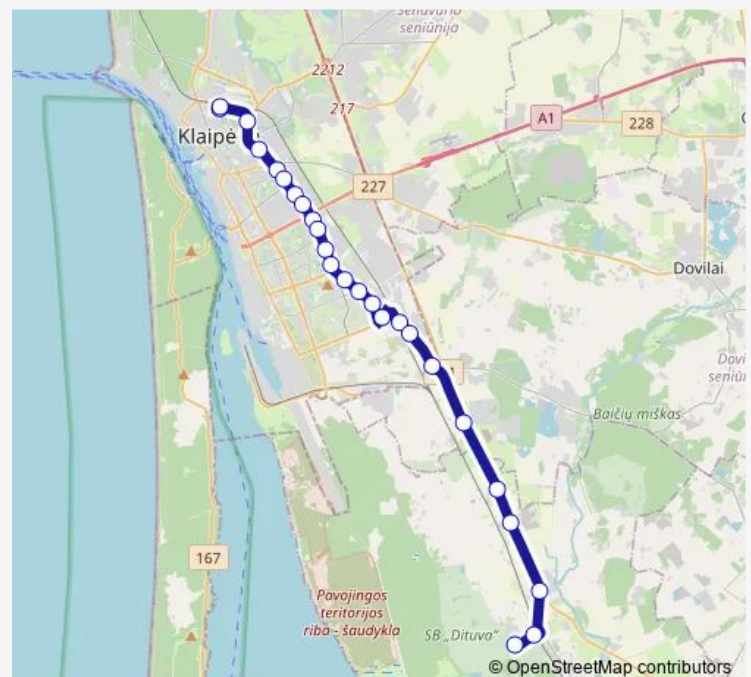

Thursday 05:37-19:15

Friday 05:37-19:15

Saturday 08:10-19:15

Sunday 08:10-19:15

Route info

Direction: Autobusų stotis

Stops: 25

Trip Duration: 0 hour 39 min

Friday 06:17-19:58

Saturday 08:52-19:56

Sunday 08:52-19:56

Route info

Direction: Dituvos turgaus st.

Stops: 39

Trip Duration: 0 hour 58 min

Markučių st.