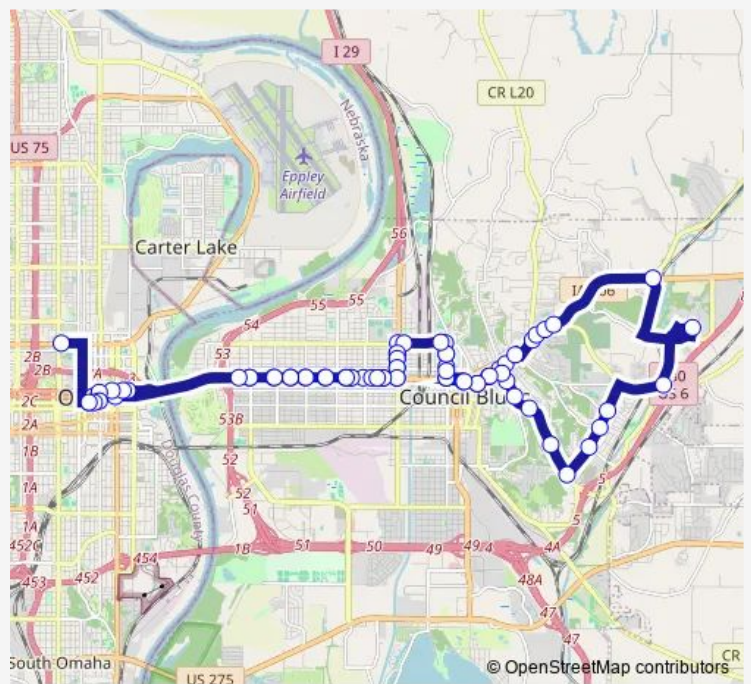

**Bus 41 Blue Route / Council Bluffs**

[Go to website](#)

**Direction**  
 Farnam St & 18th Ne — 22 & Cuming St Nw  
 75 stops  
[Open route schedule](#)

- Farnam St & 18th Ne
- Douglas & 17th Sw
- Douglas & 16th Sw
- Douglas & 13th Sw
- 35th & Broadway Sw
- 32nd & Broadway Sw
- 30th & Broadway Sw
- 28th & Broadway Sw
- 26th & Broadway Sw
- 24th & Broadway Sw
- 23rd & Broadway Sw
- 21st & Broadway Sw
- 20th & Broadway Sw
- 18th & Broadway Sw
- 16th & Broadway Ne
- 16th & Avenue B Se
- 16th & Avenue D Se
- 16th & Avenue E Se
- 16th & Avenue G Se
- 9th & Avenue G Sw
- 8th & Avenue E Nw

Route schedule  
 Farnam St & 18th Ne — 22 & Cuming St Nw

Monday	06:35-22:15
Tuesday	06:35-22:15
Wednesday	06:35-22:15
Thursday	06:35-22:15
Friday	06:35-22:15
Saturday	—
Sunday	—

Route info  
 Direction: Farnam St & 18th Ne  
 Stops: 75  
 Trip Duration: 1 hour 25 min

41 — Blue Route / Council Bluffs **BusMaps**

8th & Washington Ave Nw

8th & Broadway Se

6th & Broadway Sw

4th & Broadway Sw

2nd & East Broadway Sw

1st & East Broadway Se

East Broadway & Grace Sw

Valley View Dr & Mcpherson Ave Ne

Bennett Ave & Bonham Ave Ne

Bennett Ave & Franklin Ave Ne

Mall of the Bluffs

Madison Ave & Bennett Ave Ne

Madison Ave & Rosner Se

Madison Ave & Kappell Ave Se

1st & Knepper Se