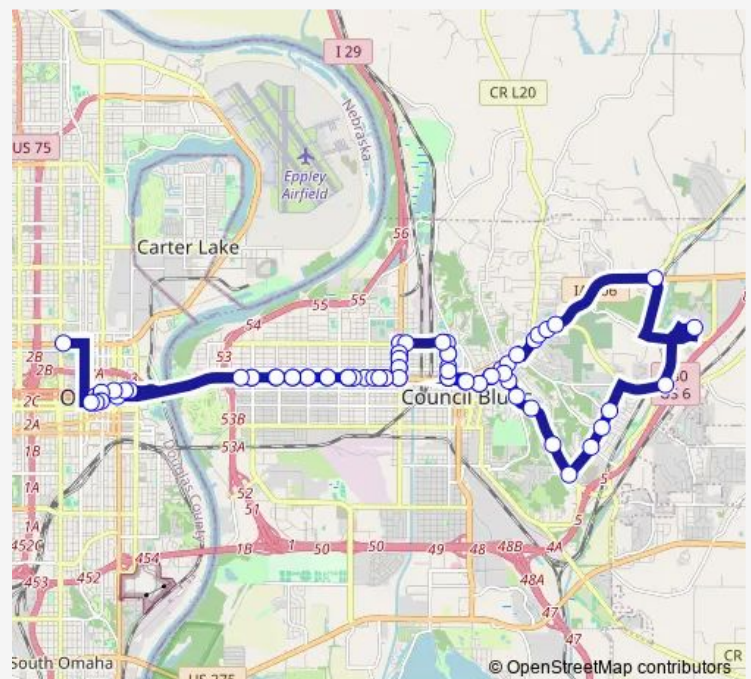

Direction

Farnam St & 18th Ne — 22 & Cuming St Nw

75 stops

[Open route schedule](#)

- Farnam St & 18th Ne
- Douglas & 17th Sw
- Douglas & 16th Sw
- Douglas & 13th Sw
- 35th & Broadway Sw
- 32nd & Broadway Sw
- 30th & Broadway Sw
- 28th & Broadway Sw
- 26th & Broadway Sw
- 24th & Broadway Sw
- 23rd & Broadway Sw
- 21st & Broadway Sw
- 20th & Broadway Sw
- 18th & Broadway Sw
- 16th & Broadway Ne
- 16th & Avenue B Se
- 16th & Avenue D Se
- 16th & Avenue E Se
- 16th & Avenue G Se
- 9th & Avenue G Sw
- 8th & Avenue E Nw

Route schedule

Farnam St & 18th Ne — 22 & Cuming St Nw

Monday	06:35-22:15
Tuesday	06:35-22:15
Wednesday	06:35-22:15
Thursday	06:35-22:15
Friday	06:35-22:15
Saturday	—
Sunday	—

Route info

Direction: Farnam St & 18th Ne

Stops: 75

Trip Duration: 1 hour 25 min

41 — Blue Route / Council Bluffs

8th & Washington Ave Nw

8th & Broadway Se

6th & Broadway Sw

4th & Broadway Sw

2nd & East Broadway Sw

1st & East Broadway Se

East Broadway & Grace Sw

East Broadway & Frank Sw

E. Pierce & Ridge St (Methodist) Se

East Pierce & Jennie Edmundson Hospital Sw

East Pierce & Kenmore Ave Sw

Kanesville Blvd & North Ave Se